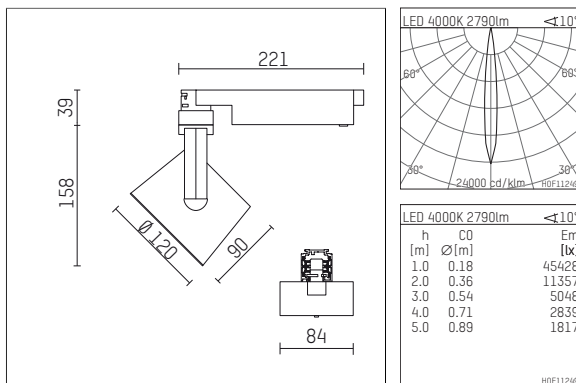

**113 327 14 721 | black**

lo.nely 3  
spotlight  
LED | 28 W 4000 K

- spotlight lo.nely 3
- with 3 circuit universal adapter
- for Hoffmeister control.x tracks
- circuit selection is possible while adapter is inserted into the track
- passive thermo management
- with LED 3150 lm
- colour temperature: 4000 K
- colour rendering index: CRI >80
- L90 / B10 (50.000h)
- SDCM < 2
- net luminous flux: 2790 lm
- total load: 28 W
- luminous efficacy: 99,6 lm/W
- rotationsymmetrical light distribution, spot
- beam angle: 10 °
- LED power unit integrated in adapter, electronic (POTI)
- amplitude dimming
- adapter with integrated potentiometer
- dimming range: 100-1 %
- housing of die cast aluminium
- adapter of fibreglass reinforced thermoplastic
- safety glass, clear
- color-, protection- and conversion-filters are available as accessory
- length: 221 mm, width: 84 mm, height: 197 mm
- rotatable 360°, 90° tiltable (can be fixed)
- weight: 1,25 kg
- protection rating: IP20
- protection class I
- 5 years Hoffmeister warranty
- Made in Germany
- maximum ambient temperature: 35 ° C
- certificates: manufactured according to DIN VDE 0711 / EN 60598, CE
- colour: black
- 113 327 14 721

### Required accessories

description accessory general	dimensions in mm	item number	pic.-No.
antiglare flaps for spotlights gin.o and lo.nely size 3		105757	01

### Optional accessories

description accessory general	dimensions in mm	item number	pic.-No.
connection ring suitable for attachment of accessories for spotlights gin.o and lo.nely size 3		105760721	01
tube screen suitable for attachment of accessories for spotlights gin.o and lo.nely size 3		105759721	02
connection tube with cross louver suitable for attachment of accessories for spotlights gin.o and lo.nely size 3		105758721	03
visor suitable for attachment of accessories for spotlights gin.o and lo.nely size 3		105783721	04