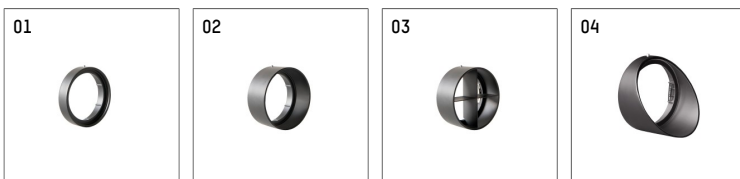

**113 327 14 721 | black**

lo.nely 3  
spotlight  
LED | 28 W 4000 K

- spotlight lo.nely 3
- with 3 circuit universal adapter
- for Hoffmeister control.x tracks
- circuit selection is possible while adapter is inserted into the track
- passive thermo management
- with LED 3150 lm
- colour temperature: 4000 K
- colour rendering index: CRI >80
- L90 / B10 (50.000h)
- SDCM < 2
- net luminous flux: 2790 lm
- total load: 28 W
- luminous efficacy: 99,6 lm/W
- rotationsymmetrical light distribution, spot
- beam angle: 10 °
- LED power unit integrated in adapter, electronic (POTI)
- amplitude dimming
- adapter with integrated potentiometer
- dimming range: 100-1 %
- housing of die cast aluminium
- adapter of fibreglass reinforced thermoplastic
- safety glass, clear
- color-, protection- and conversion-filters are available as accessory
- length: 221 mm, width: 84 mm, height: 197 mm
- rotatable 360°, 90° tiltable (can be fixed)
- weight: 1,25 kg
- protection rating: IP20
- protection class I
- 5 years Hoffmeister warranty
- Made in Germany
- maximum ambient temperature: 35 ° C
- certificates: manufactured according to DIN VDE 0711 / EN 60598, CE
- colour: black
- 113 327 14 721

### Required accessories

description accessory general	dimensions in mm	item number	pic.-No.
antiglare flaps for spotlights gin.o and lo.nely size 3		105757	01

### Optional accessories

description accessory general	dimensions in mm	item number	pic.-No.
connection ring suitable for attachment of accessories for spotlights gin.o and lo.nely size 3		105760721	01
tube screen suitable for attachment of accessories for spotlights gin.o and lo.nely size 3		105759721	02
connection tube with cross louver suitable for attachment of accessories for spotlights gin.o and lo.nely size 3		105758721	03
visor suitable for attachment of accessories for spotlights gin.o and lo.nely size 3		105783721	04