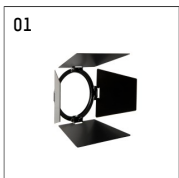

11332714 906-PA | silver

lo.nely 3
spotlight
LED | 28 W 4000 K

- spotlight lo.nely 3
- with recessed mounting plate
- for recessed installation into wall or ceiling
- passive thermo management
- with LED 3150 lm
- colour temperature: 4000 K
- colour rendering index: CRI >80
- L90 / B10 (50.000h)
- SDCM < 2
- net luminous flux: 2790 lm
- total load: 28 W
- luminous efficacy: 99,6 lm/W
- rotationsymmetrical light distribution, spot
- beam angle: 10 °
- with external LED power unit, electronic
- power supply: supply cord with plug connection 2x5x2,5 mm², length: 360 mm
- suitable for through wiring
- housing of die cast aluminium
- safety glass, clear
- ceiling plate of die cast aluminium
- color-, protection- and conversion-filters are available as accessory
- diameter: 96 mm, recessing diameter: 83 mm
- recessing depth: 103 mm, ceiling thickness: 1-45 mm
- rotatable 360°, 90° tiltable (can be fixed)
- weight: 1,4 kg
- protection rating: IP20
- protection class I
- 5 years Hoffmeister warranty
- Made in Germany
- maximum ambient temperature: 35 ° C
- certificates: manufactured according to DIN VDE 0711 / EN 60598, CE
- colour: silver
- 11332714 906-PA

Optional accessories

description accessory general	dimensions in mm	item number	pic.-No.
connection ring suitable for attachment of accessories for spotlights gin.o and lo.nely size 3		105760906	01
tube screen suitable for attachment of accessories for spotlights gin.o and lo.nely size 3		105759906	02
connection tube with cross louver suitable for attachment of accessories for spotlights gin.o and lo.nely size 3		105758906	03
visor suitable for attachment of accessories for spotlights gin.o and lo.nely size 3		105783906	04