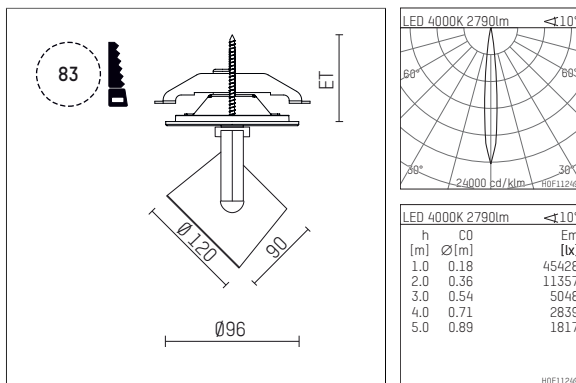

11332714 906-PA | silver

lo.nely 3
spotlight
LED | 28 W 4000 K

- spotlight lo.nely 3
- with recessed mounting plate
- for recessed installation into wall or ceiling
- passive thermo management
- with LED 3150 lm
- colour temperature: 4000 K
- colour rendering index: CRI >80
- L90 / B10 (50.000h)
- SDCM < 2
- net luminous flux: 2790 lm
- total load: 28 W
- luminous efficacy: 99,6 lm/W
- rotationsymmetrical light distribution, spot
- beam angle: 10 °
- with external LED power unit, electronic
- power supply: supply cord with plug connection 2x5x2,5 mm², length: 360 mm
- suitable for through wiring
- housing of die cast aluminium
- safety glass, clear
- ceiling plate of die cast aluminium
- color-, protection- and conversion-filters are available as accessory
- diameter: 96 mm, recessing diameter: 83 mm
- recessing depth: 103 mm, ceiling thickness: 1-45 mm
- rotatable 360°, 90° tiltable (can be fixed)
- weight: 1,4 kg
- protection rating: IP20
- protection class I
- 5 years Hoffmeister warranty
- Made in Germany
- maximum ambient temperature: 35 ° C
- certificates: manufactured according to DIN VDE 0711 / EN 60598, CE
- colour: silver
- 11332714 906-PA

Optional accessories

description accessory general	dimensions in mm	item number	pic.-No.
connection ring suitable for attachment of accessories for spotlights gin.o and lo.nely size 3		105760906	01
tube screen suitable for attachment of accessories for spotlights gin.o and lo.nely size 3		105759906	02
connection tube with cross louver suitable for attachment of accessories for spotlights gin.o and lo.nely size 3		105758906	03
visor suitable for attachment of accessories for spotlights gin.o and lo.nely size 3		105783906	04