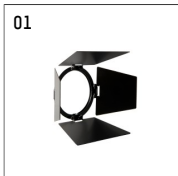

113 327 14 906

accessory

Required accessories

description accessory general	dimensions in mm	item number	pic.-No.
antiglare flaps for spotlights gin.o and lo.nely size 3		105757	01

Optional accessories

description accessory general	dimensions in mm	item number	pic.-No.
connection ring suitable for attachment of accessories for spotlights gin.o and lo.nely size 3		105760906	01
tube screen suitable for attachment of accessories for spotlights gin.o and lo.nely size 3		105759906	02
connection tube with cross louver suitable for attachment of accessories for spotlights gin.o and lo.nely size 3		105758906	03
visor suitable for attachment of accessories for spotlights gin.o and lo.nely size 3		105783906	04