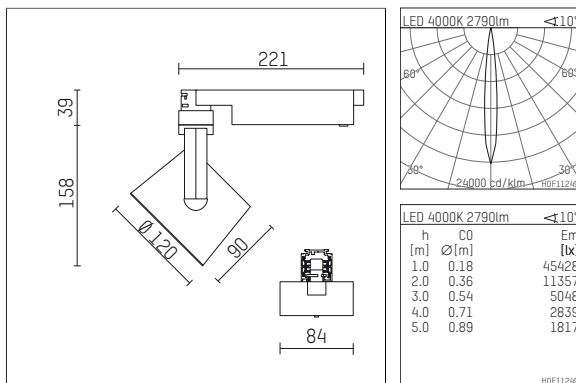

**113 327 14 906 | silver**

lo.nely 3  
spotlight  
LED | 28 W 4000 K

- spotlight lo.nely 3
- with 3 circuit universal adapter
- for Hoffmeister control.x tracks
- circuit selection is possible while adapter is inserted into the track
- passive thermo management
- with LED 3150 lm
- colour temperature: 4000 K
- colour rendering index: CRI >80
- L90 / B10 (50.000h)
- SDCM < 2
- net luminous flux: 2790 lm
- total load: 28 W
- luminous efficacy: 99,6 lm/W
- rotationsymmetrical light distribution, spot
- beam angle: 10 °
- LED power unit integrated in adapter, electronic (POTI)
- amplitude dimming
- adapter with integrated potentiometer
- dimming range: 100-1 %
- housing of die cast aluminium
- adapter of fibreglass reinforced thermoplastic
- safety glass, clear
- color-, protection- and conversion-filters are available as accessory
- length: 221 mm, width: 84 mm, height: 197 mm
- rotatable 360°, 90° tiltable (can be fixed)
- weight: 1,25 kg
- protection rating: IP20
- protection class I
- 5 years Hoffmeister warranty
- Made in Germany
- maximum ambient temperature: 35 ° C
- certificates: manufactured according to DIN VDE 0711 / EN 60598, CE
- colour: silver
- 113 327 14 906

### Required accessories

description accessory general	dimensions in mm	item number	pic.-No.
antiglare flaps for spotlights gin.o and lo.nely size 3		105757	01

### Optional accessories

description accessory general	dimensions in mm	item number	pic.-No.
connection ring suitable for attachment of accessories for spotlights gin.o and lo.nely size 3		105760906	01
tube screen suitable for attachment of accessories for spotlights gin.o and lo.nely size 3		105759906	02
connection tube with cross louver suitable for attachment of accessories for spotlights gin.o and lo.nely size 3		105758906	03
visor suitable for attachment of accessories for spotlights gin.o and lo.nely size 3		105783906	04