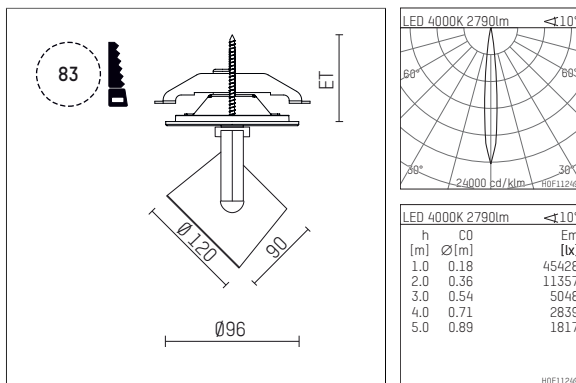

11332714 910-PA | white

lo.nely 3
spotlight
LED | 28 W 4000 K

- spotlight lo.nely 3
- with recessed mounting plate
- for recessed installation into wall or ceiling
- passive thermo management
- with LED 3150 lm
- colour temperature: 4000 K
- colour rendering index: CRI >80
- L90 / B10 (50.000h)
- SDCM < 2
- net luminous flux: 2790 lm
- total load: 28 W
- luminous efficacy: 99,6 lm/W
- rotationsymmetrical light distribution, spot
- beam angle: 10 °
- with external LED power unit, electronic
- power supply: supply cord with plug connection 2x5x2,5 mm², length: 360 mm
- suitable for through wiring
- housing of die cast aluminium
- safety glass, clear
- ceiling plate of die cast aluminium
- color-, protection- and conversion-filters are available as accessory
- diameter: 96 mm, recessing diameter: 83 mm
- recessing depth: 103 mm, ceiling thickness: 1-45 mm
- rotatable 360°, 90° tiltable (can be fixed)
- weight: 1,4 kg
- protection rating: IP20
- protection class I
- 5 years Hoffmeister warranty
- Made in Germany
- maximum ambient temperature: 35 ° C
- certificates: manufactured according to DIN VDE 0711 / EN 60598, CE
- colour: white (RAL9016)
- 11332714 910-PA

Optional accessories

description accessory general	dimensions in mm	item number	pic.-No.
connection ring suitable for attachment of accessories for spotlights gin.o and lo.nely size 3		105760910	01
tube screen suitable for attachment of accessories for spotlights gin.o and lo.nely size 3		105759910	02
connection tube with cross louver suitable for attachment of accessories for spotlights gin.o and lo.nely size 3		105758910	03
visor suitable for attachment of accessories for spotlights gin.o and lo.nely size 3		105783910	04