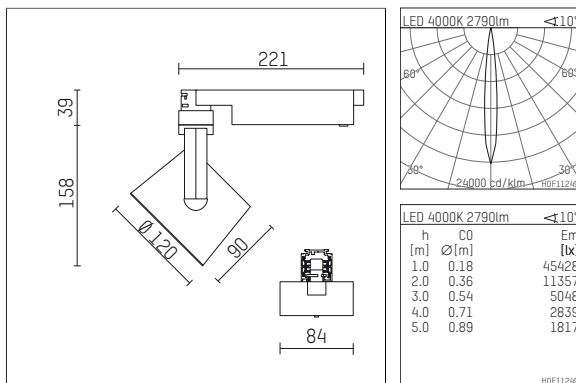

113 327 14 910 | white

lo.nely 3
spotlight
LED | 28 W 4000 K

- spotlight lo.nely 3
- with 3 circuit universal adapter
- for Hoffmeister control.x tracks
- circuit selection is possible while adapter is inserted into the track
- passive thermo management
- with LED 3150 lm
- colour temperature: 4000 K
- colour rendering index: CRI >80
- L90 / B10 (50.000h)
- SDCM < 2
- net luminous flux: 2790 lm
- total load: 28 W
- luminous efficacy: 99,6 lm/W
- rotationsymmetrical light distribution, spot
- beam angle: 10 °
- LED power unit integrated in adapter, electronic (POTI)
- amplitude dimming
- adapter with integrated potentiometer
- dimming range: 100-1 %
- housing of die cast aluminium
- adapter of fibreglass reinforced thermoplastic
- safety glass, clear
- color-, protection- and conversion-filters are available as accessory
- length: 221 mm, width: 84 mm, height: 197 mm
- rotatable 360°, 90° tiltable (can be fixed)
- weight: 1,25 kg
- protection rating: IP20
- protection class I
- 5 years Hoffmeister warranty
- Made in Germany
- maximum ambient temperature: 35 ° C
- certificates: manufactured according to DIN VDE 0711 / EN 60598, CE
- colour: white (RAL9016)
- 113 327 14 910

Optional accessories

description accessory general	dimensions in mm	item number	pic.-No.
connection ring suitable for attachment of accessories for spotlights gin.o and lo.nely size 3		105760910	01
tube screen suitable for attachment of accessories for spotlights gin.o and lo.nely size 3		105759910	02
connection tube with cross louver suitable for attachment of accessories for spotlights gin.o and lo.nely size 3		105758910	03
visor suitable for attachment of accessories for spotlights gin.o and lo.nely size 3		105783910	04