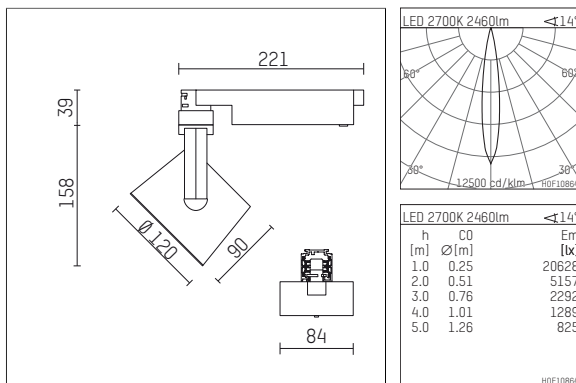

113 342 02 906 D | silver

lo.nely 3
spotlight
LED | 41 W 2700 K

- spotlight lo.nely 3
- with 3 circuit DALI adapter
- for Hoffmeister control.x tracks
- circuit selection is possible while adapter is inserted into the track
- passive thermo management
- with LED 2900 lm
- colour temperature: 2700 K
- colour rendering index: CRI >90
- L90 / B10 (50.000h)
- SDCM < 2
- net luminous flux: 2460 lm
- total load: 41 W
- luminous efficacy: 60,0 lm/W
- rotationsymmetrical light distribution, spot
- beam angle: 15 °
- LED power unit integrated in adapter, electronic (DALI)
- temperature-controlled LED circuit board (NTC)
- amplitude dimming
- dimming range: 100-1 %
- housing of die cast aluminium
- adapter of fibreglass reinforced thermoplastic
- microprismatic filter with very high rate of light transmission
- length: 221 mm, width: 84 mm, height: 197 mm
- rotatable 360°, 90° tiltable (can be fixed)
- weight: 1,25 kg
- protection rating: IP20
- protection class I
- 5 years Hoffmeister warranty
- Made in Germany
- maximum ambient temperature: 35 ° C
- certificates: manufactured according to DIN VDE 0711 / EN 60598, CE
- colour: silver
- 113 342 02 906 D

- - -

113 342 02 906 D

accessory**Required accessories**

description accessory general	dimensions in mm	item number	pic.-No.
antiglare flaps for spotlights gin.o and lo.nely size 3		105757	01