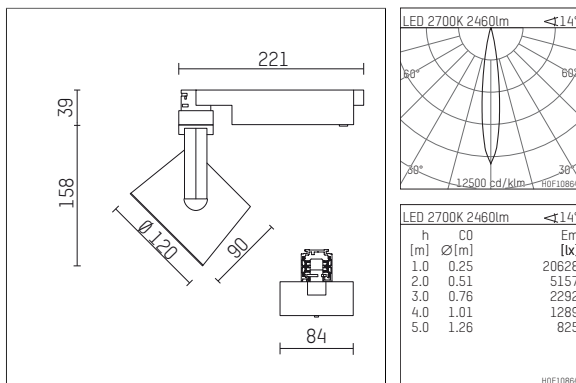

113 342 02 910 D | white

lo.nely 3
spotlight
LED | 41 W 2700 K

- spotlight lo.nely 3
- with 3 circuit DALI adapter
- for Hoffmeister control.x tracks
- circuit selection is possible while adapter is inserted into the track
- passive thermo management
- with LED 2900 lm
- colour temperature: 2700 K
- colour rendering index: CRI >90
- L90 / B10 (50.000h)
- SDCM < 2
- net luminous flux: 2460 lm
- total load: 41 W
- luminous efficacy: 60,0 lm/W
- rotationsymmetrical light distribution, spot
- beam angle: 15 °
- LED power unit integrated in adapter, electronic (DALI)
- temperature-controlled LED circuit board (NTC)
- amplitude dimming
- dimming range: 100-1 %
- housing of die cast aluminium
- adapter of fibreglass reinforced thermoplastic
- microprismatic filter with very high rate of light transmission
- length: 221 mm, width: 84 mm, height: 197 mm
- rotatable 360°, 90° tiltable (can be fixed)
- weight: 1,25 kg
- protection rating: IP20
- protection class I
- 5 years Hoffmeister warranty
- Made in Germany
- maximum ambient temperature: 35 ° C
- certificates: manufactured according to DIN VDE 0711 / EN 60598, CE
- colour: white (RAL9016)
- 113 342 02 910 D

- - -

113 342 02 910 D
accessory

Required accessories

| description accessory general | dimensions in mm | item number | pic.-No. |
|--|------------------|-------------|----------|
| antiglare flaps for spotlights gin.o and lo.nely size 3 | | 105757 | 01 |