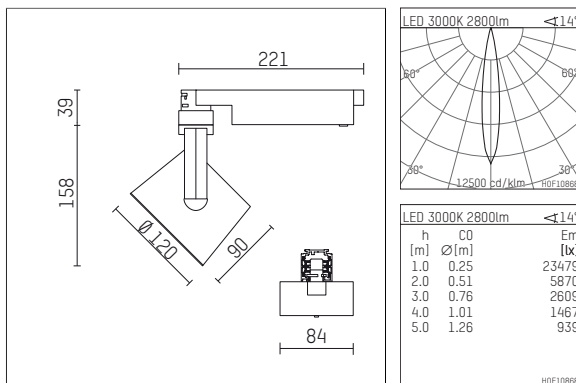

113 342 03 721 D | black

lo.nely 3
spotlight
LED | 41 W 3000 K

- spotlight lo.nely 3
- with 3 circuit DALI adapter
- for Hoffmeister control.x tracks
- circuit selection is possible while adapter is inserted into the track
- passive thermo management
- with LED 3300 lm
- colour temperature: 3000 K
- colour rendering index: CRI >90
- L90 / B10 (50.000h)
- SDCM < 2
- net luminous flux: 2800 lm
- total load: 41 W
- luminous efficacy: 68,3 lm/W
- rotationsymmetrical light distribution, spot
- beam angle: 15 °
- LED power unit integrated in adapter, electronic (DALI)
- temperature-controlled LED circuit board (NTC)
- amplitude dimming
- dimming range: 100-1 %
- housing of die cast aluminium
- adapter of fibreglass reinforced thermoplastic
- microprismatic filter with very high rate of light transmission
- length: 221 mm, width: 84 mm, height: 197 mm
- rotatable 360°, 90° tiltable (can be fixed)
- weight: 1,25 kg
- protection rating: IP20
- protection class I
- 5 years Hoffmeister warranty
- Made in Germany
- maximum ambient temperature: 35 ° C
- certificates: manufactured according to DIN VDE 0711 / EN 60598, CE
- colour: black
- 113 342 03 721 D

- - -

113 342 03 721 D
accessory

Required accessories

description accessory general	dimensions in mm	item number	pic.-No.
antiglare flaps for spotlights gin.o and lo.nely size 3		105757	01