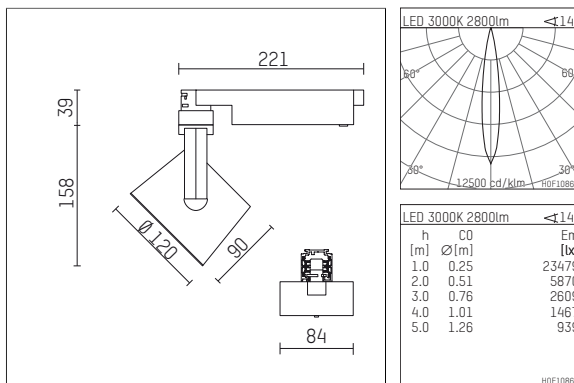

113 342 03 906 D | silver

lo.nely 3
spotlight
LED | 41 W 3000 K

- spotlight lo.nely 3
- with 3 circuit DALI adapter
- for Hoffmeister control.x tracks
- circuit selection is possible while adapter is inserted into the track
- passive thermo management
- with LED 3300 lm
- colour temperature: 3000 K
- colour rendering index: CRI >90
- L90 / B10 (50.000h)
- SDCM < 2
- net luminous flux: 2800 lm
- total load: 41 W
- luminous efficacy: 68,3 lm/W
- rotationsymmetrical light distribution, spot
- beam angle: 15 °
- LED power unit integrated in adapter, electronic (DALI)
- temperature-controlled LED circuit board (NTC)
- amplitude dimming
- dimming range: 100-1 %
- housing of die cast aluminium
- adapter of fibreglass reinforced thermoplastic
- microprismatic filter with very high rate of light transmission
- length: 221 mm, width: 84 mm, height: 197 mm
- rotatable 360°, 90° tiltable (can be fixed)
- weight: 1,25 kg
- protection rating: IP20
- protection class I
- 5 years Hoffmeister warranty
- Made in Germany
- maximum ambient temperature: 35 ° C
- certificates: manufactured according to DIN VDE 0711 / EN 60598, CE
- colour: silver
- 113 342 03 906 D

- - -

113 342 03 906 D

accessory**Required accessories**

description accessory general	dimensions in mm	item number	pic.-No.
antiglare flaps for spotlights gin.o and lo.nely size 3		105757	01