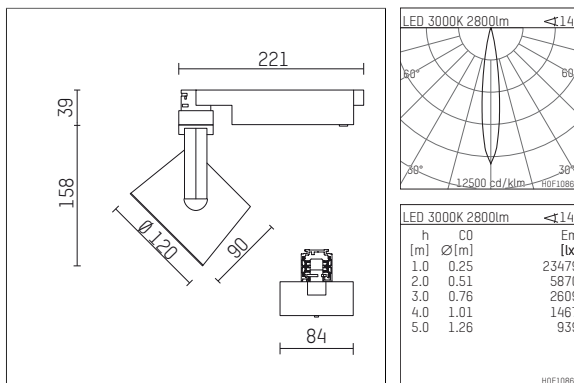

113 342 03 910 D | white

lo.nely 3
spotlight
LED | 41 W 3000 K

- spotlight lo.nely 3
- with 3 circuit DALI adapter
- for Hoffmeister control.x tracks
- circuit selection is possible while adapter is inserted into the track
- passive thermo management
- with LED 3300 lm
- colour temperature: 3000 K
- colour rendering index: CRI >90
- L90 / B10 (50.000h)
- SDCM < 2
- net luminous flux: 2800 lm
- total load: 41 W
- luminous efficacy: 68,3 lm/W
- rotationsymmetrical light distribution, spot
- beam angle: 15 °
- LED power unit integrated in adapter, electronic (DALI)
- temperature-controlled LED circuit board (NTC)
- amplitude dimming
- dimming range: 100-1 %
- housing of die cast aluminium
- adapter of fibreglass reinforced thermoplastic
- microprismatic filter with very high rate of light transmission
- length: 221 mm, width: 84 mm, height: 197 mm
- rotatable 360°, 90° tiltable (can be fixed)
- weight: 1,25 kg
- protection rating: IP20
- protection class I
- 5 years Hoffmeister warranty
- Made in Germany
- maximum ambient temperature: 35 ° C
- certificates: manufactured according to DIN VDE 0711 / EN 60598, CE
- colour: white (RAL9016)
- 113 342 03 910 D

- - -

113 342 03 910 D
accessory

Required accessories

description accessory general	dimensions in mm	item number	pic.-No.
antiglare flaps for spotlights gin.o and lo.nely size 3		105757	01