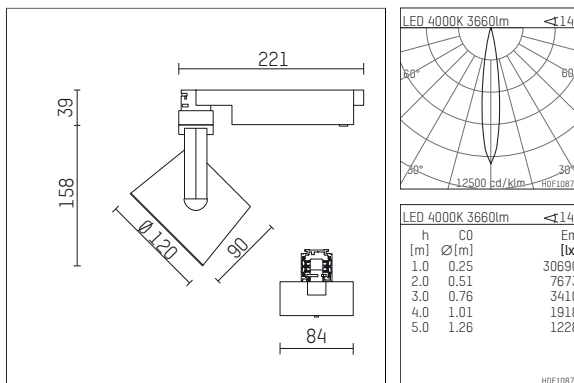

113 342 04 910 D | white

lo.nely 3
spotlight
LED | 41 W 4000 K

- spotlight lo.nely 3
- with 3 circuit DALI adapter
- for Hoffmeister control.x tracks
- circuit selection is possible while adapter is inserted into the track
- passive thermo management
- with LED 4300 lm
- colour temperature: 4000 K
- colour rendering index: CRI >80
- L90 / B10 (50.000h)
- SDCM < 2
- net luminous flux: 3660 lm
- total load: 41 W
- luminous efficacy: 89,3 lm/W
- rotationsymmetrical light distribution, spot
- beam angle: 15°
- LED power unit integrated in adapter, electronic (DALI)
- temperature-controlled LED circuit board (NTC)
- amplitude dimming
- dimming range: 100-1 %
- housing of die cast aluminium
- adapter of fibreglass reinforced thermoplastic
- microprismatic filter with very high rate of light transmission
- length: 221 mm, width: 84 mm, height: 197 mm
- rotatable 360°, 90° tilttable (can be fixed)
- weight: 1,25 kg
- protection rating: IP20
- protection class I
- 5 years Hoffmeister warranty
- Made in Germany
- maximum ambient temperature: 35 ° C
- certificates: manufactured according to DIN VDE 0711 / EN 60598, CE
- colour: white (RAL9016)
- 113 342 04 910 D

- - -

113 342 04 910 D
accessory**Required accessories**

description accessory general	dimensions in mm	item number	pic.-No.
antiglare flaps for spotlights gin.o and lo.nely size 3		105757	01