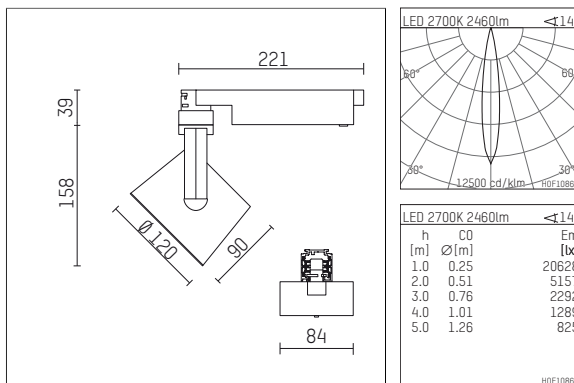

113 342 12 721 | black

lo.nely 3
spotlight
LED | 41 W 2700 K

- spotlight lo.nely 3
- with 3 circuit universal adapter
- for Hoffmeister control.x tracks
- circuit selection is possible while adapter is inserted into the track
- passive thermo management
- with LED 2900 lm
- colour temperature: 2700 K
- colour rendering index: CRI >90
- L90 / B10 (50.000h)
- SDCM < 2
- net luminous flux: 2460 lm
- total load: 41 W
- luminous efficacy: 60,0 lm/W
- rotationsymmetrical light distribution, spot
- beam angle: 15 °
- LED power unit integrated in adapter, electronic (POTI)
- temperature-controlled LED circuit board (NTC)
- amplitude dimming
- adapter with integrated potentiometer
- dimming range: 100-1 %
- housing of die cast aluminium
- adapter of fibreglass reinforced thermoplastic
- microprismatic filter with very high rate of light transmission
- length: 221 mm, width: 84 mm, height: 197 mm
- rotatable 360°, 90° tiltable (can be fixed)
- weight: 1,25 kg
- protection rating: IP20
- protection class I
- 5 years Hoffmeister warranty
- Made in Germany
- maximum ambient temperature: 35 ° C
- certificates: manufactured according to DIN VDE 0711 / EN 60598, CE
- colour: black
- 113 342 12 721

113 342 12 721
accessory

Required accessories

description accessory general	dimensions in mm	item number	pic.-No.
antiglare flaps for spotlights gin.o and lo.nely size 3		105757	01