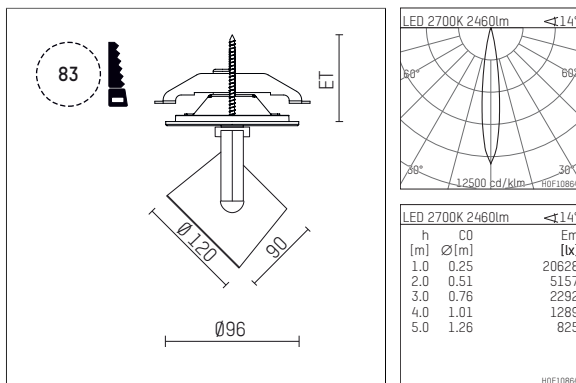

11334212 906-PA | silver

lo.nely 3
spotlight
LED | 41 W 2700 K

- spotlight lo.nely 3
- with recessed mounting plate
- for recessed installation into wall or ceiling
- passive thermo management
- with LED 2900 lm
- colour temperature: 2700 K
- colour rendering index: CRI >90
- L90 / B10 (50.000h)
- SDCM < 2
- net luminous flux: 2460 lm
- total load: 41 W
- luminous efficacy: 60,0 lm/W
- rotationsymmetrical light distribution, spot
- beam angle: 15°
- with external LED power unit, electronic
- temperature-controlled LED circuit board (NTC)
- power supply: supply cord with plug connection 2x5x2,5 mm², length: 360 mm
- suitable for through wiring
- housing of die cast aluminium
- microprismatic filter with very high rate of light transmission
- ceiling plate of die cast aluminium
- diameter: 96 mm, recessing diameter: 83 mm
- recessing depth: 103 mm, ceiling thickness: 1-45 mm
- rotatable 360°, 90° tiltable (can be fixed)
- weight: 1,4 kg
- protection rating: IP20
- protection class I
- 5 years Hoffmeister warranty
- Made in Germany
- maximum ambient temperature: 35 ° C
- certificates: manufactured according to DIN VDE 0711 / EN 60598, CE
- colour: silver
- 11334212 906-PA

- - -

11334212 906-PA
accessory

Required accessories

description accessory general	dimensions in mm	item number	pic.-No.
antiglare flaps for spotlights gin.o and lo.nely size 3		105757	01