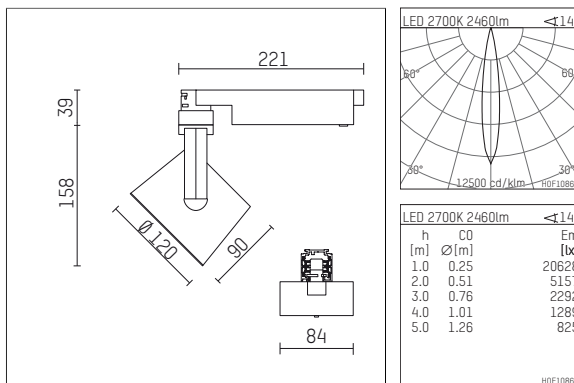

113 342 12 906 | silver

lo.nely 3
spotlight
LED | 41 W 2700 K

- spotlight lo.nely 3
- with 3 circuit universal adapter
- for Hoffmeister control.x tracks
- circuit selection is possible while adapter is inserted into the track
- passive thermo management
- with LED 2900 lm
- colour temperature: 2700 K
- colour rendering index: CRI >90
- L90 / B10 (50.000h)
- SDCM < 2
- net luminous flux: 2460 lm
- total load: 41 W
- luminous efficacy: 60,0 lm/W
- rotationsymmetrical light distribution, spot
- beam angle: 15 °
- LED power unit integrated in adapter, electronic (POTI)
- temperature-controlled LED circuit board (NTC)
- amplitude dimming
- adapter with integrated potentiometer
- dimming range: 100-1 %
- housing of die cast aluminium
- adapter of fibreglass reinforced thermoplastic
- microprismatic filter with very high rate of light transmission
- length: 221 mm, width: 84 mm, height: 197 mm
- rotatable 360°, 90° tiltable (can be fixed)
- weight: 1,25 kg
- protection rating: IP20
- protection class I
- 5 years Hoffmeister warranty
- Made in Germany
- maximum ambient temperature: 35 ° C
- certificates: manufactured according to DIN VDE 0711 / EN 60598, CE
- colour: silver
- 113 342 12 906

113 342 12 906
accessory

Required accessories

description accessory general	dimensions in mm	item number	pic.-No.
antiglare flaps for spotlights gin.o and lo.nely size 3		105757	01