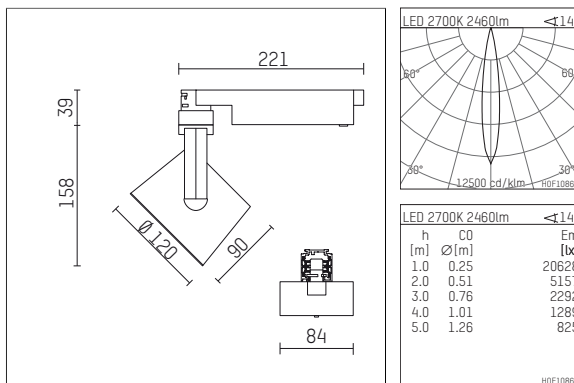

113 342 12 910 | white

lo.nely 3
spotlight
LED | 41 W 2700 K

- spotlight lo.nely 3
- with 3 circuit universal adapter
- for Hoffmeister control.x tracks
- circuit selection is possible while adapter is inserted into the track
- passive thermo management
- with LED 2900 lm
- colour temperature: 2700 K
- colour rendering index: CRI >90
- L90 / B10 (50.000h)
- SDCM < 2
- net luminous flux: 2460 lm
- total load: 41 W
- luminous efficacy: 60,0 lm/W
- rotationsymmetrical light distribution, spot
- beam angle: 15 °
- LED power unit integrated in adapter, electronic (POTI)
- temperature-controlled LED circuit board (NTC)
- amplitude dimming
- adapter with integrated potentiometer
- dimming range: 100-1 %
- housing of die cast aluminium
- adapter of fibreglass reinforced thermoplastic
- microprismatic filter with very high rate of light transmission
- length: 221 mm, width: 84 mm, height: 197 mm
- rotatable 360°, 90° tiltable (can be fixed)
- weight: 1,25 kg
- protection rating: IP20
- protection class I
- 5 years Hoffmeister warranty
- Made in Germany
- maximum ambient temperature: 35 ° C
- certificates: manufactured according to DIN VDE 0711 / EN 60598, CE
- colour: white (RAL9016)
- 113 342 12 910

113 342 12 910
accessory

Required accessories

description accessory general	dimensions in mm	item number	pic.-No.
antiglare flaps for spotlights gin.o and lo.nely size 3		105757	01