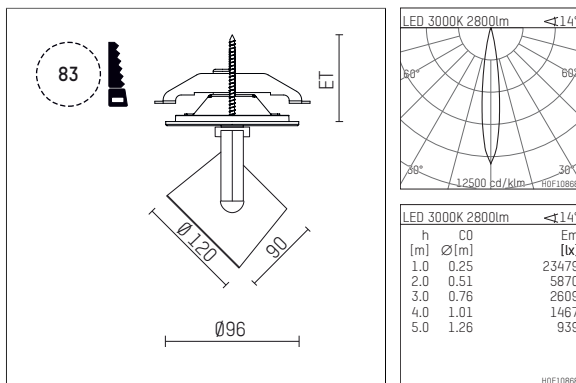

11334213 721-PA | black

lo.nely 3
spotlight
LED | 41 W 3000 K

- spotlight lo.nely 3
- with recessed mounting plate
- for recessed installation into wall or ceiling
- passive thermo management
- with LED 3300 lm
- colour temperature: 3000 K
- colour rendering index: CRI >90
- L90 / B10 (50.000h)
- SDCM < 2
- net luminous flux: 2800 lm
- total load: 41 W
- luminous efficacy: 68,3 lm/W
- rotationsymmetrical light distribution, spot
- beam angle: 15 °
- with external LED power unit, electronic
- temperature-controlled LED circuit board (NTC)
- power supply: supply cord with plug connection 2x5x2,5 mm², length: 360 mm
- suitable for through wiring
- housing of die cast aluminium
- microprismatic filter with very high rate of light transmission
- ceiling plate of die cast aluminium
- diameter: 96 mm, recessing diameter: 83 mm
- recessing depth: 103 mm, ceiling thickness: 1-45 mm
- rotatable 360°, 90° tiltable (can be fixed)
- weight: 1,4 kg
- protection rating: IP20
- protection class I
- 5 years Hoffmeister warranty
- Made in Germany
- maximum ambient temperature: 35 ° C
- certificates: manufactured according to DIN VDE 0711 / EN 60598, CE
- colour: black
- 11334213 721-PA

- - -

11334213 721-PA
accessory

Required accessories

description accessory general	dimensions in mm	item number	pic.-No.
antiglare flaps for spotlights gin.o and lo.nely size 3		105757	01