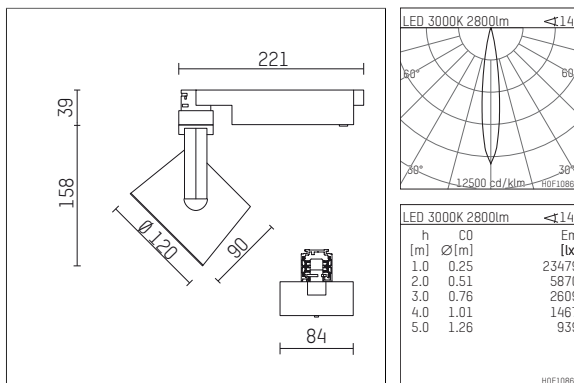

113 342 13 721 | black

lo.nely 3  
spotlight  
LED | 41 W 3000 K

- spotlight lo.nely 3
- with 3 circuit universal adapter
- for Hoffmeister control.x tracks
- circuit selection is possible while adapter is inserted into the track
- passive thermo management
- with LED 3300 lm
- colour temperature: 3000 K
- colour rendering index: CRI >90
- L90 / B10 (50.000h)
- SDCM < 2
- net luminous flux: 2800 lm
- total load: 41 W
- luminous efficacy: 68,3 lm/W
- rotationsymmetrical light distribution, spot
- beam angle: 15 °
- LED power unit integrated in adapter, electronic (POTI)
- temperature-controlled LED circuit board (NTC)
- amplitude dimming
- adapter with integrated potentiometer
- dimming range: 100-1 %
- housing of die cast aluminium
- adapter of fibreglass reinforced thermoplastic
- microprismatic filter with very high rate of light transmission
- length: 221 mm, width: 84 mm, height: 197 mm
- rotatable 360°, 90° tiltable (can be fixed)
- weight: 1,25 kg
- protection rating: IP20
- protection class I
- 5 years Hoffmeister warranty
- Made in Germany
- maximum ambient temperature: 35 ° C
- certificates: manufactured according to DIN VDE 0711 / EN 60598, CE
- colour: black
- 113 342 13 721

## Required accessories

description accessory general	dimensions in mm	item number	pic.-No.
antiglare flaps for spotlights gin.o and lo.nely size 3		105757	01