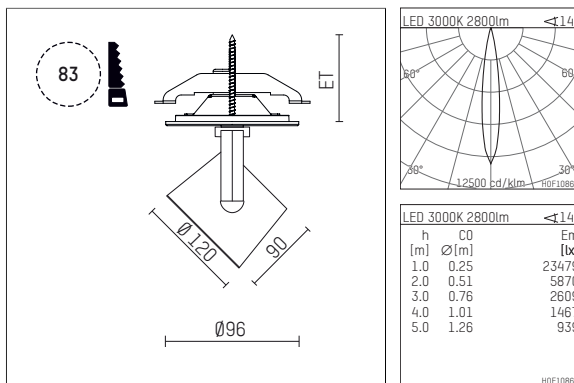

## 11334213 906-PA | silver

lo.nely 3  
spotlight  
LED | 41 W 3000 K

- spotlight lo.nely 3
- with recessed mounting plate
- for recessed installation into wall or ceiling
- passive thermo management
- with LED 3300 lm
- colour temperature: 3000 K
- colour rendering index: CRI >90
- L90 / B10 (50.000h)
- SDCM < 2
- net luminous flux: 2800 lm
- total load: 41 W
- luminous efficacy: 68,3 lm/W
- rotationsymmetrical light distribution, spot
- beam angle: 15 °
- with external LED power unit, electronic
- temperature-controlled LED circuit board (NTC)
- power supply: supply cord with plug connection 2x5x2,5 mm², length: 360 mm
- suitable for through wiring
- housing of die cast aluminium
- microprismatic filter with very high rate of light transmission
- ceiling plate of die cast aluminium
- diameter: 96 mm, recessing diameter: 83 mm
- recessing depth: 103 mm, ceiling thickness: 1-45 mm
- rotatable 360°, 90° tiltable (can be fixed)
- weight: 1,4 kg
- protection rating: IP20
- protection class I
- 5 years Hoffmeister warranty
- Made in Germany
- maximum ambient temperature: 35 ° C
- certificates: manufactured according to DIN VDE 0711 / EN 60598, CE
- colour: silver
- 11334213 906-PA

- - -

11334213 906-PA  
**accessory**

## Required accessories

description accessory general	dimensions in mm	item number	pic.-No.
antiglare flaps for spotlights gin.o and lo.nely size 3		105757	01