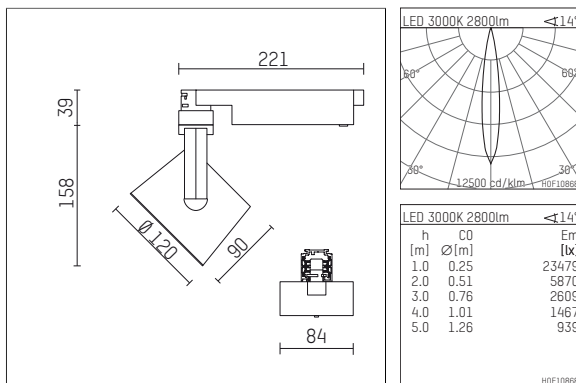

113 342 13 906 | silver

lo.nely 3
spotlight
LED | 41 W 3000 K

- spotlight lo.nely 3
- with 3 circuit universal adapter
- for Hoffmeister control.x tracks
- circuit selection is possible while adapter is inserted into the track
- passive thermo management
- with LED 3300 lm
- colour temperature: 3000 K
- colour rendering index: CRI >90
- L90 / B10 (50.000h)
- SDCM < 2
- net luminous flux: 2800 lm
- total load: 41 W
- luminous efficacy: 68,3 lm/W
- rotationsymmetrical light distribution, spot
- beam angle: 15°
- LED power unit integrated in adapter, electronic (POTI)
- temperature-controlled LED circuit board (NTC)
- amplitude dimming
- adapter with integrated potentiometer
- dimming range: 100-1 %
- housing of die cast aluminium
- adapter of fibreglass reinforced thermoplastic
- microprismatic filter with very high rate of light transmission
- length: 221 mm, width: 84 mm, height: 197 mm
- rotatable 360°, 90° tiltable (can be fixed)
- weight: 1,25 kg
- protection rating: IP20
- protection class I
- 5 years Hoffmeister warranty
- Made in Germany
- maximum ambient temperature: 35 ° C
- certificates: manufactured according to DIN VDE 0711 / EN 60598, CE
- colour: silver
- 113 342 13 906

113 342 13 906
accessory

Required accessories

| description accessory general | dimensions in mm | item number | pic.-No. |
|--|------------------|-------------|----------|
| antiglare flaps for spotlights gin.o and lo.nely size 3 | | 105757 | 01 |