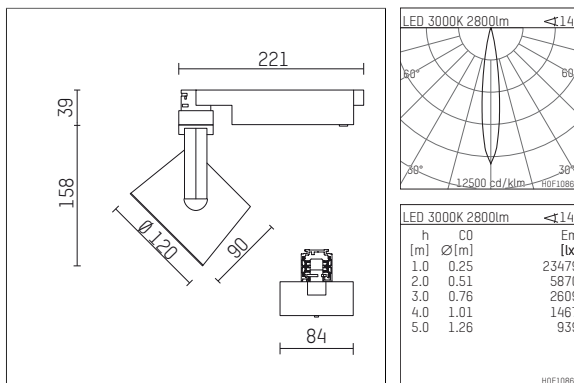

**113 342 13 910 | white**

lo.nely 3  
spotlight  
LED | 41 W 3000 K

- spotlight lo.nely 3
- with 3 circuit universal adapter
- for Hoffmeister control.x tracks
- circuit selection is possible while adapter is inserted into the track
- passive thermo management
- with LED 3300 lm
- colour temperature: 3000 K
- colour rendering index: CRI >90
- L90 / B10 (50.000h)
- SDCM < 2
- net luminous flux: 2800 lm
- total load: 41 W
- luminous efficacy: 68,3 lm/W
- rotationsymmetrical light distribution, spot
- beam angle: 15 °
- LED power unit integrated in adapter, electronic (POTI)
- temperature-controlled LED circuit board (NTC)
- amplitude dimming
- adapter with integrated potentiometer
- dimming range: 100-1 %
- housing of die cast aluminium
- adapter of fibreglass reinforced thermoplastic
- microprismatic filter with very high rate of light transmission
- length: 221 mm, width: 84 mm, height: 197 mm
- rotatable 360°, 90° tiltable (can be fixed)
- weight: 1,25 kg
- protection rating: IP20
- protection class I
- 5 years Hoffmeister warranty
- Made in Germany
- maximum ambient temperature: 35 ° C
- certificates: manufactured according to DIN VDE 0711 / EN 60598, CE
- colour: white (RAL9016)
- 113 342 13 910

---

113 342 13 910  
**accessory****Required accessories**

description accessory general	dimensions in mm	item number	pic.-No.
antiglare flaps for spotlights gin.o and lo.nely size 3		105757	01