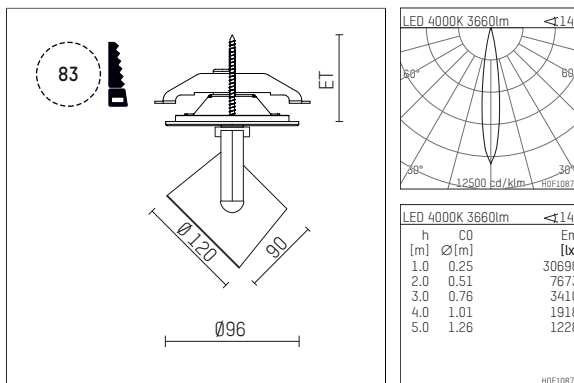

11334214 721-PA | black

lo.nely 3
spotlight
LED | 41 W 4000 K

- spotlight lo.nely 3
- with recessed mounting plate
- for recessed installation into wall or ceiling
- passive thermo management
- with LED 4300 lm
- colour temperature: 4000 K
- colour rendering index: CRI >80
- L90 / B10 (50.000h)
- SDCM < 2
- net luminous flux: 3660 lm
- total load: 41 W
- luminous efficacy: 89,3 lm/W
- rotationsymmetrical light distribution, spot
- beam angle: 15 °
- with external LED power unit, electronic
- temperature-controlled LED circuit board (NTC)
- power supply: supply cord with plug connection 2x5x2,5 mm², length: 360 mm
- suitable for through wiring
- housing of die cast aluminium
- microprismatic filter with very high rate of light transmission
- ceiling plate of die cast aluminium
- diameter: 96 mm, recessing diameter: 83 mm
- recessing depth: 103 mm, ceiling thickness: 1-45 mm
- rotatable 360°, 90° tiltable (can be fixed)
- weight: 1,4 kg
- protection rating: IP20
- protection class I
- 5 years Hoffmeister warranty
- Made in Germany
- maximum ambient temperature: 35 ° C
- certificates: manufactured according to DIN VDE 0711 / EN 60598, CE
- colour: black
- 11334214 721-PA

- - -

11334214 721-PA
accessory

Required accessories

description accessory general	dimensions in mm	item number	pic.-No.
antiglare flaps for spotlights gin.o and lo.nely size 3		105757	01