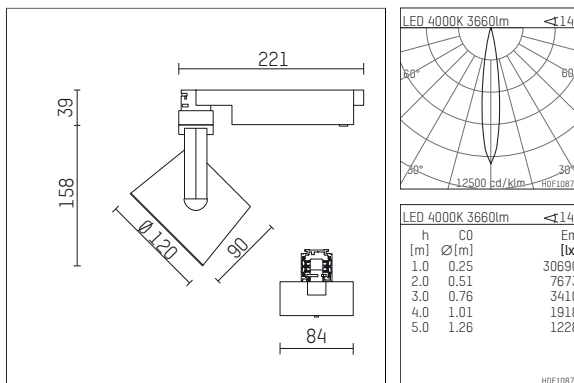

113 342 14 721 | black

lo.nely 3
spotlight
LED | 41 W 4000 K

- spotlight lo.nely 3
- with 3 circuit universal adapter
- for Hoffmeister control.x tracks
- circuit selection is possible while adapter is inserted into the track
- passive thermo management
- with LED 4300 lm
- colour temperature: 4000 K
- colour rendering index: CRI >80
- L90 / B10 (50.000h)
- SDCM < 2
- net luminous flux: 3660 lm
- total load: 41 W
- luminous efficacy: 89,3 lm/W
- rotationsymmetrical light distribution, spot
- beam angle: 15 °
- LED power unit integrated in adapter, electronic (POTI)
- temperature-controlled LED circuit board (NTC)
- amplitude dimming
- adapter with integrated potentiometer
- dimming range: 100-1 %
- housing of die cast aluminium
- adapter of fibreglass reinforced thermoplastic
- microprismatic filter with very high rate of light transmission
- length: 221 mm, width: 84 mm, height: 197 mm
- rotatable 360°, 90° tiltable (can be fixed)
- weight: 1,25 kg
- protection rating: IP20
- protection class I
- 5 years Hoffmeister warranty
- Made in Germany
- maximum ambient temperature: 35 ° C
- certificates: manufactured according to DIN VDE 0711 / EN 60598, CE
- colour: black
- 113 342 14 721

113 342 14 721
accessory

Required accessories

description accessory general	dimensions in mm	item number	pic.-No.
antiglare flaps for spotlights gin.o and lo.nely size 3		105757	01