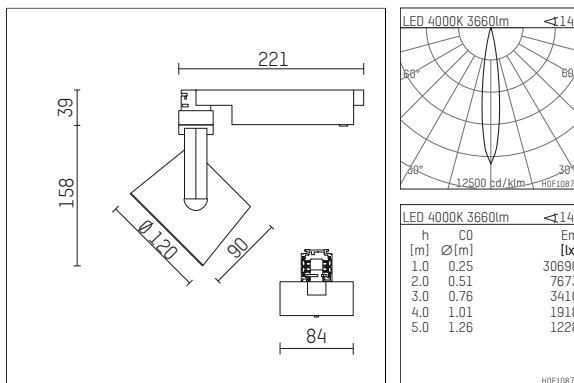

113 342 14 906 | silver

lo.nely 3  
spotlight  
LED | 41 W 4000 K

- spotlight lo.nely 3
- with 3 circuit universal adapter
- for Hoffmeister control.x tracks
- circuit selection is possible while adapter is inserted into the track
- passive thermo management
- with LED 4300 lm
- colour temperature: 4000 K
- colour rendering index: CRI >80
- L90 / B10 (50.000h)
- SDCM < 2
- net luminous flux: 3660 lm
- total load: 41 W
- luminous efficacy: 89,3 lm/W
- rotationsymmetrical light distribution, spot
- beam angle: 15 °
- LED power unit integrated in adapter, electronic (POTI)
- temperature-controlled LED circuit board (NTC)
- amplitude dimming
- adapter with integrated potentiometer
- dimming range: 100-1 %
- housing of die cast aluminium
- adapter of fibreglass reinforced thermoplastic
- microprismatic filter with very high rate of light transmission
- length: 221 mm, width: 84 mm, height: 197 mm
- rotatable 360°, 90° tiltable (can be fixed)
- weight: 1,25 kg
- protection rating: IP20
- protection class I
- 5 years Hoffmeister warranty
- Made in Germany
- maximum ambient temperature: 35 ° C
- certificates: manufactured according to DIN VDE 0711 / EN 60598, CE
- colour: silver
- 113 342 14 906

## Required accessories

description accessory general	dimensions in mm	item number	pic.-No.
antiglare flaps for spotlights gin.o and lo.nely size 3		105757	01