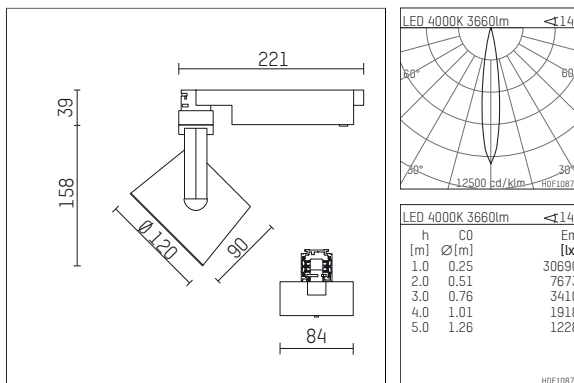

**113 342 14 910 | white**

lo.nely 3  
spotlight  
LED | 41 W 4000 K

- spotlight lo.nely 3
- with 3 circuit universal adapter
- for Hoffmeister control.x tracks
- circuit selection is possible while adapter is inserted into the track
- passive thermo management
- with LED 4300 lm
- colour temperature: 4000 K
- colour rendering index: CRI >80
- L90 / B10 (50.000h)
- SDCM < 2
- net luminous flux: 3660 lm
- total load: 41 W
- luminous efficacy: 89,3 lm/W
- rotationsymmetrical light distribution, spot
- beam angle: 15°
- LED power unit integrated in adapter, electronic (POTI)
- temperature-controlled LED circuit board (NTC)
- amplitude dimming
- adapter with integrated potentiometer
- dimming range: 100-1 %
- housing of die cast aluminium
- adapter of fibreglass reinforced thermoplastic
- microprismatic filter with very high rate of light transmission
- length: 221 mm, width: 84 mm, height: 197 mm
- rotatable 360°, 90° tiltable (can be fixed)
- weight: 1,25 kg
- protection rating: IP20
- protection class I
- 5 years Hoffmeister warranty
- Made in Germany
- maximum ambient temperature: 35 ° C
- certificates: manufactured according to DIN VDE 0711 / EN 60598, CE
- colour: white (RAL9016)
- 113 342 14 910

## Required accessories

description accessory general	dimensions in mm	item number	pic.-No.
antiglare flaps for spotlights gin.o and lo.nely size 3		105757	01