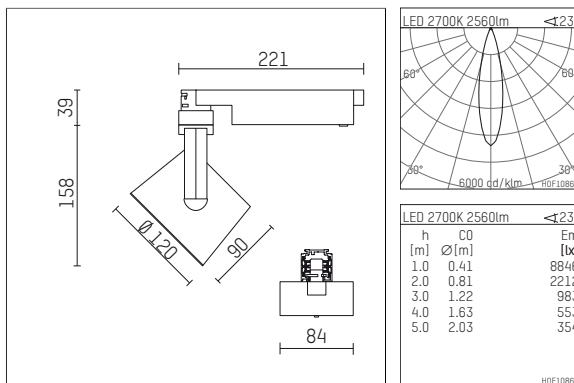

113 343 02 721 D | black

lo.nely 3
spotlight
LED | 41 W 2700 K

- spotlight lo.nely 3
- with 3 circuit DALI adapter
- for Hoffmeister control.x tracks
- circuit selection is possible while adapter is inserted into the track
- passive thermo management
- with LED 2900 lm
- colour temperature: 2700 K
- colour rendering index: CRI >90
- L90 / B10 (50.000h)
- SDCM < 2
- net luminous flux: 2560 lm
- total load: 41 W
- luminous efficacy: 62,4 lm/W
- rotationsymmetrical light distribution, medium
- beam angle: 25°
- LED power unit integrated in adapter, electronic (DALI)
- temperature-controlled LED circuit board (NTC)
- amplitude dimming
- dimming range: 100-1 %
- housing of die cast aluminium
- adapter of fibreglass reinforced thermoplastic
- safety glass, clear
- length: 221 mm, width: 84 mm, height: 197 mm
- rotatable 360°, 90° tiltable (can be fixed)
- weight: 1,25 kg
- protection rating: IP20
- protection class I
- 5 years Hoffmeister warranty
- Made in Germany
- maximum ambient temperature: 35 ° C
- certificates: manufactured according to DIN VDE 0711 / EN 60598, CE
- colour: black
- 113 343 02 721 D

- - -

113 343 02 721 D
accessory

Required accessories

description accessory general	dimensions in mm	item number	pic.-No.
antiglare flaps for spotlights gin.o and lo.nely size 3		105757	01