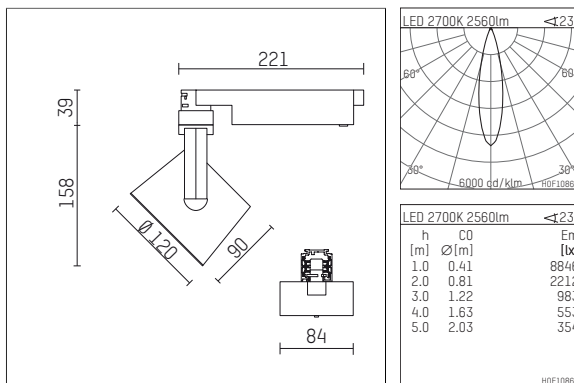

113 343 02 906 D | silver

lo.nely 3  
spotlight  
LED | 41 W 2700 K

- spotlight lo.nely 3
- with 3 circuit DALI adapter
- for Hoffmeister control.x tracks
- circuit selection is possible while adapter is inserted into the track
- passive thermo management
- with LED 2900 lm
- colour temperature: 2700 K
- colour rendering index: CRI >90
- L90 / B10 (50.000h)
- SDCM < 2
- net luminous flux: 2560 lm
- total load: 41 W
- luminous efficacy: 62,4 lm/W
- rotationsymmetrical light distribution, medium
- beam angle: 25 °
- LED power unit integrated in adapter, electronic (DALI)
- temperature-controlled LED circuit board (NTC)
- amplitude dimming
- dimming range: 100-1 %
- housing of die cast aluminium
- adapter of fibreglass reinforced thermoplastic
- safety glass, clear
- length: 221 mm, width: 84 mm, height: 197 mm
- rotatable 360°, 90° tiltable (can be fixed)
- weight: 1,25 kg
- protection rating: IP20
- protection class I
- 5 years Hoffmeister warranty
- Made in Germany
- maximum ambient temperature: 35 ° C
- certificates: manufactured according to DIN VDE 0711 / EN 60598, CE
- colour: silver
- 113 343 02 906 D

- - -

113 343 02 906 D  
**accessory****Required accessories**

description accessory general	dimensions in mm	item number	pic.-No.
antiglare flaps for spotlights gin.o and lo.nely size 3		105757	01