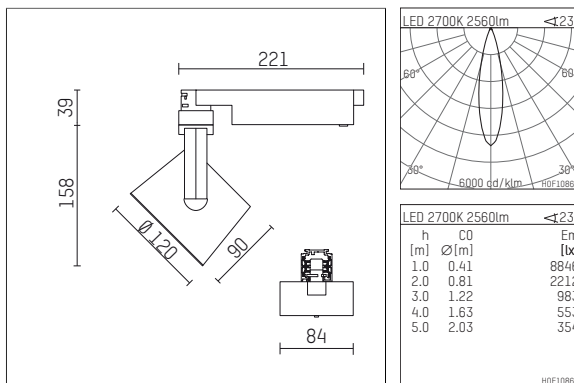

**113 343 02 910 D | white**

lo.nely 3  
spotlight  
LED | 41 W 2700 K

- spotlight lo.nely 3
- with 3 circuit DALI adapter
- for Hoffmeister control.x tracks
- circuit selection is possible while adapter is inserted into the track
- passive thermo management
- with LED 2900 lm
- colour temperature: 2700 K
- colour rendering index: CRI >90
- L90 / B10 (50.000h)
- SDCM < 2
- net luminous flux: 2560 lm
- total load: 41 W
- luminous efficacy: 62,4 lm/W
- rotationsymmetrical light distribution, medium
- beam angle: 25 °
- LED power unit integrated in adapter, electronic (DALI)
- temperature-controlled LED circuit board (NTC)
- amplitude dimming
- dimming range: 100-1 %
- housing of die cast aluminium
- adapter of fibreglass reinforced thermoplastic
- safety glass, clear
- length: 221 mm, width: 84 mm, height: 197 mm
- rotatable 360°, 90° tiltable (can be fixed)
- weight: 1,25 kg
- protection rating: IP20
- protection class I
- 5 years Hoffmeister warranty
- Made in Germany
- maximum ambient temperature: 35 ° C
- certificates: manufactured according to DIN VDE 0711 / EN 60598, CE
- colour: white (RAL9016)
- 113 343 02 910 D

- - -

113 343 02 910 D  
**accessory**

## Required accessories

description accessory general	dimensions in mm	item number	pic.-No.
antiglare flaps for spotlights gin.o and lo.nely size 3		105757	01