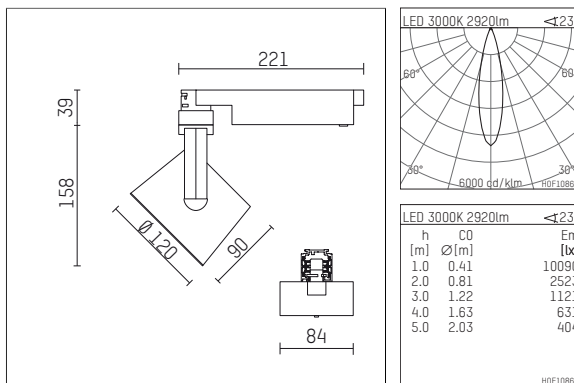

113 343 03 721 D | black

lo.nely 3
spotlight
LED | 41 W 3000 K

- spotlight lo.nely 3
- with 3 circuit DALI adapter
- for Hoffmeister control.x tracks
- circuit selection is possible while adapter is inserted into the track
- passive thermo management
- with LED 3300 lm
- colour temperature: 3000 K
- colour rendering index: CRI >90
- L90 / B10 (50.000h)
- SDCM < 2
- net luminous flux: 2920 lm
- total load: 41 W
- luminous efficacy: 71,2 lm/W
- rotationsymmetrical light distribution, medium
- beam angle: 25 °
- LED power unit integrated in adapter, electronic (DALI)
- temperature-controlled LED circuit board (NTC)
- amplitude dimming
- dimming range: 100-1 %
- housing of die cast aluminium
- adapter of fibreglass reinforced thermoplastic
- safety glass, clear
- length: 221 mm, width: 84 mm, height: 197 mm
- rotatable 360°, 90° tiltable (can be fixed)
- weight: 1,25 kg
- protection rating: IP20
- protection class I
- 5 years Hoffmeister warranty
- Made in Germany
- maximum ambient temperature: 35 ° C
- certificates: manufactured according to DIN VDE 0711 / EN 60598, CE
- colour: black
- 113 343 03 721 D

- - -

113 343 03 721 D

accessory**Required accessories**

description accessory general	dimensions in mm	item number	pic.-No.
antiglare flaps for spotlights gin.o and lo.nely size 3		105757	01