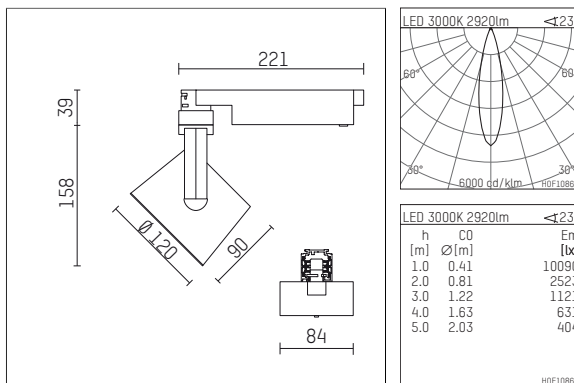

113 343 03 906 D | silver

lo.nely 3
spotlight
LED | 41 W 3000 K

- spotlight lo.nely 3
- with 3 circuit DALI adapter
- for Hoffmeister control.x tracks
- circuit selection is possible while adapter is inserted into the track
- passive thermo management
- with LED 3300 lm
- colour temperature: 3000 K
- colour rendering index: CRI >90
- L90 / B10 (50.000h)
- SDCM < 2
- net luminous flux: 2920 lm
- total load: 41 W
- luminous efficacy: 71,2 lm/W
- rotationsymmetrical light distribution, medium
- beam angle: 25°
- LED power unit integrated in adapter, electronic (DALI)
- temperature-controlled LED circuit board (NTC)
- amplitude dimming
- dimming range: 100-1 %
- housing of die cast aluminium
- adapter of fibreglass reinforced thermoplastic
- safety glass, clear
- length: 221 mm, width: 84 mm, height: 197 mm
- rotatable 360°, 90° tiltable (can be fixed)
- weight: 1,25 kg
- protection rating: IP20
- protection class I
- 5 years Hoffmeister warranty
- Made in Germany
- maximum ambient temperature: 35 ° C
- certificates: manufactured according to DIN VDE 0711 / EN 60598, CE
- colour: silver
- 113 343 03 906 D

- - -

113 343 03 906 D
accessory

Required accessories

description accessory general	dimensions in mm	item number	pic.-No.
antiglare flaps for spotlights gin.o and lo.nely size 3		105757	01