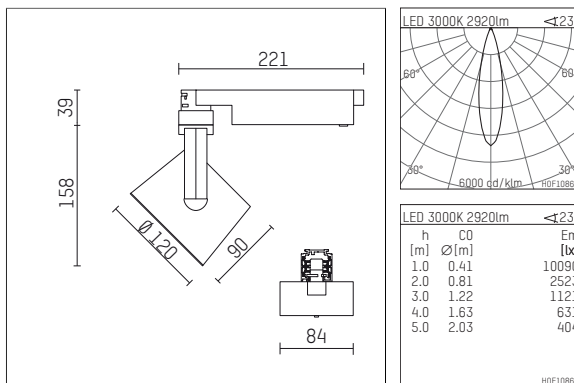

113 343 03 910 D | white

lo.nely 3
spotlight
LED | 41 W 3000 K

- spotlight lo.nely 3
- with 3 circuit DALI adapter
- for Hoffmeister control.x tracks
- circuit selection is possible while adapter is inserted into the track
- passive thermo management
- with LED 3300 lm
- colour temperature: 3000 K
- colour rendering index: CRI >90
- L90 / B10 (50.000h)
- SDCM < 2
- net luminous flux: 2920 lm
- total load: 41 W
- luminous efficacy: 71,2 lm/W
- rotationsymmetrical light distribution, medium
- beam angle: 25°
- LED power unit integrated in adapter, electronic (DALI)
- temperature-controlled LED circuit board (NTC)
- amplitude dimming
- dimming range: 100-1 %
- housing of die cast aluminium
- adapter of fibreglass reinforced thermoplastic
- safety glass, clear
- length: 221 mm, width: 84 mm, height: 197 mm
- rotatable 360°, 90° tiltable (can be fixed)
- weight: 1,25 kg
- protection rating: IP20
- protection class I
- 5 years Hoffmeister warranty
- Made in Germany
- maximum ambient temperature: 35 ° C
- certificates: manufactured according to DIN VDE 0711 / EN 60598, CE
- colour: white (RAL9016)
- 113 343 03 910 D

- - -

113 343 03 910 D
accessory**Required accessories**

description accessory general	dimensions in mm	item number	pic.-No.
antiglare flaps for spotlights gin.o and lo.nely size 3		105757	01