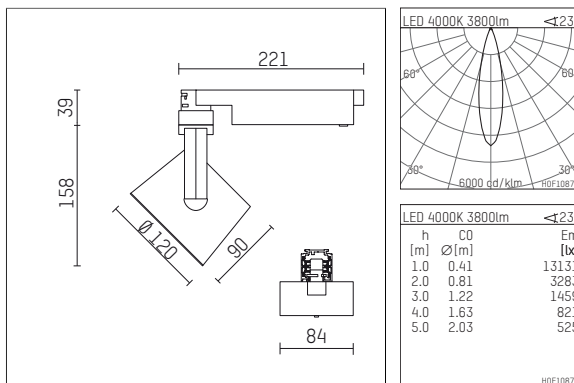

113 343 04 910 D | white

lo.nely 3
spotlight
LED | 41 W 4000 K

- spotlight lo.nely 3
- with 3 circuit DALI adapter
- for Hoffmeister control.x tracks
- circuit selection is possible while adapter is inserted into the track
- passive thermo management
- with LED 4300 lm
- colour temperature: 4000 K
- colour rendering index: CRI >80
- L90 / B10 (50.000h)
- SDCM < 2
- net luminous flux: 3800 lm
- total load: 41 W
- luminous efficacy: 92,7 lm/W
- rotationsymmetrical light distribution, medium
- beam angle: 25°
- LED power unit integrated in adapter, electronic (DALI)
- temperature-controlled LED circuit board (NTC)
- amplitude dimming
- dimming range: 100-1 %
- housing of die cast aluminium
- adapter of fibreglass reinforced thermoplastic
- safety glass, clear
- length: 221 mm, width: 84 mm, height: 197 mm
- rotatable 360°, 90° tiltable (can be fixed)
- weight: 1,25 kg
- protection rating: IP20
- protection class I
- 5 years Hoffmeister warranty
- Made in Germany
- maximum ambient temperature: 35 ° C
- certificates: manufactured according to DIN VDE 0711 / EN 60598, CE
- colour: white (RAL9016)
- 113 343 04 910 D

- - -

113 343 04 910 D
accessory

Required accessories

description accessory general	dimensions in mm	item number	pic.-No.
antiglare flaps for spotlights gin.o and lo.nely size 3		105757	01