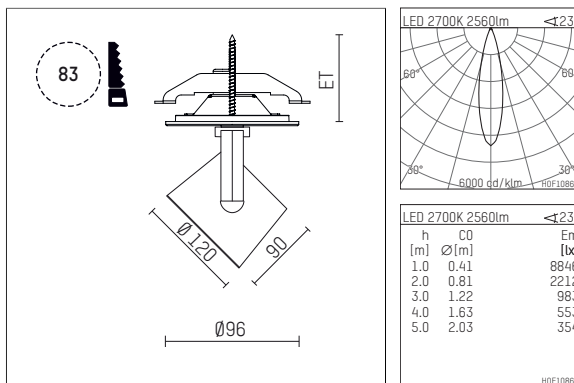

11334312 721-PA | black

lo.nely 3
spotlight
LED | 41 W 2700 K

- spotlight lo.nely 3
- with recessed mounting plate
- for recessed installation into wall or ceiling
- passive thermo management
- with LED 2900 lm
- colour temperature: 2700 K
- colour rendering index: CRI >90
- L90 / B10 (50.000h)
- SDCM < 2
- net luminous flux: 2560 lm
- total load: 41 W
- luminous efficacy: 62,4 lm/W
- rotationsymmetrical light distribution, medium
- beam angle: 25 °
- with external LED power unit, electronic
- temperature-controlled LED circuit board (NTC)
- power supply: supply cord with plug connection 2x5x2,5 mm², length: 360 mm
- suitable for through wiring
- housing of die cast aluminium
- safety glass, clear
- ceiling plate of die cast aluminium
- diameter: 96 mm, recessing diameter: 83 mm
- recessing depth: 103 mm, ceiling thickness: 1-45 mm
- rotatable 360°, 90° tiltable (can be fixed)
- weight: 1,4 kg
- protection rating: IP20
- protection class I
- 5 years Hoffmeister warranty
- Made in Germany
- maximum ambient temperature: 35 ° C
- certificates: manufactured according to DIN VDE 0711 / EN 60598, CE
- colour: black
- 11334312 721-PA

- - -

11334312 721-PA
accessory

Required accessories

description accessory general	dimensions in mm	item number	pic.-No.
antiglare flaps for spotlights gin.o and lo.nely size 3		105757	01