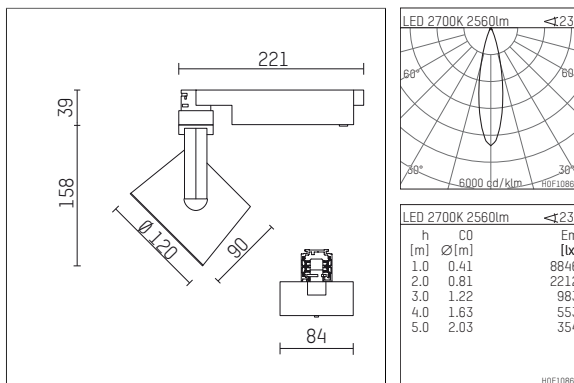

113 343 12 721 | black

lo.nely 3
spotlight
LED | 41 W 2700 K

- spotlight lo.nely 3
- with 3 circuit universal adapter
- for Hoffmeister control.x tracks
- circuit selection is possible while adapter is inserted into the track
- passive thermo management
- with LED 2900 lm
- colour temperature: 2700 K
- colour rendering index: CRI >90
- L90 / B10 (50.000h)
- SDCM < 2
- net luminous flux: 2560 lm
- total load: 41 W
- luminous efficacy: 62,4 lm/W
- rotationsymmetrical light distribution, medium
- beam angle: 25 °
- LED power unit integrated in adapter, electronic (POTI)
- temperature-controlled LED circuit board (NTC)
- amplitude dimming
- adapter with integrated potentiometer
- dimming range: 100-1 %
- housing of die cast aluminium
- adapter of fibreglass reinforced thermoplastic
- safety glass, clear
- length: 221 mm, width: 84 mm, height: 197 mm
- rotatable 360°, 90° tiltable (can be fixed)
- weight: 1,25 kg
- protection rating: IP20
- protection class I
- 5 years Hoffmeister warranty
- Made in Germany
- maximum ambient temperature: 35 ° C
- certificates: manufactured according to DIN VDE 0711 / EN 60598, CE
- colour: black
- 113 343 12 721

- - -

113 343 12 721
accessory

Required accessories

description accessory general	dimensions in mm	item number	pic.-No.
antiglare flaps for spotlights gin.o and lo.nely size 3		105757	01