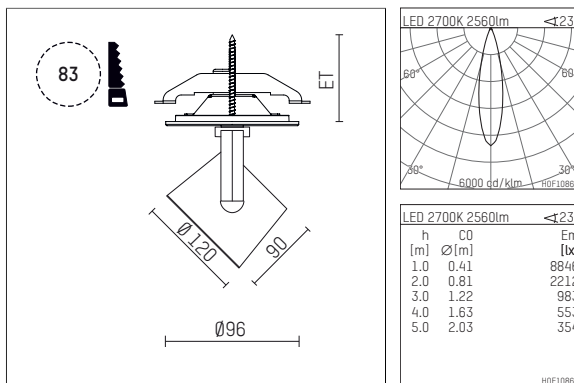

## 11334312 906-PA | silver

lo.nely 3  
spotlight  
LED | 41 W 2700 K

- spotlight lo.nely 3
- with recessed mounting plate
- for recessed installation into wall or ceiling
- passive thermo management
- with LED 2900 lm
- colour temperature: 2700 K
- colour rendering index: CRI >90
- L90 / B10 (50.000h)
- SDCM < 2
- net luminous flux: 2560 lm
- total load: 41 W
- luminous efficacy: 62,4 lm/W
- rotationsymmetrical light distribution, medium
- beam angle: 25 °
- with external LED power unit, electronic
- temperature-controlled LED circuit board (NTC)
- power supply: supply cord with plug connection  
2x5x2,5 mm², length: 360 mm
- suitable for through wiring
- housing of die cast aluminium
- safety glass, clear
- ceiling plate of die cast aluminium
- diameter: 96 mm, recessing diameter: 83 mm
- recessing depth: 103 mm, ceiling thickness: 1-45 mm
- rotatable 360°, 90° tiltable (can be fixed)
- weight: 1,4 kg
- protection rating: IP20
- protection class I
- 5 years Hoffmeister warranty
- Made in Germany
- maximum ambient temperature: 35 ° C
- certificates: manufactured according to DIN VDE 0711 / EN 60598, CE
- colour: silver
- 11334312 906-PA

- - -

11334312 906-PA  
**accessory**

## Required accessories

description accessory general	dimensions in mm	item number	pic.-No.
antiglare flaps for spotlights gin.o and lo.nely size 3		105757	01