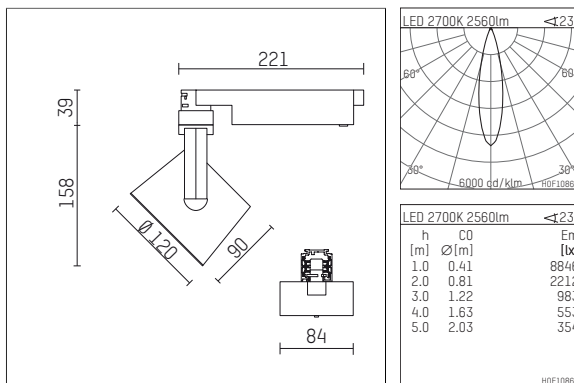

113 343 12 906 | silver

lo.nely 3
spotlight
LED | 41 W 2700 K

- spotlight lo.nely 3
- with 3 circuit universal adapter
- for Hoffmeister control.x tracks
- circuit selection is possible while adapter is inserted into the track
- passive thermo management
- with LED 2900 lm
- colour temperature: 2700 K
- colour rendering index: CRI >90
- L90 / B10 (50.000h)
- SDCM < 2
- net luminous flux: 2560 lm
- total load: 41 W
- luminous efficacy: 62,4 lm/W
- rotationsymmetrical light distribution, medium
- beam angle: 25 °
- LED power unit integrated in adapter, electronic (POTI)
- temperature-controlled LED circuit board (NTC)
- amplitude dimming
- adapter with integrated potentiometer
- dimming range: 100-1 %
- housing of die cast aluminium
- adapter of fibreglass reinforced thermoplastic
- safety glass, clear
- length: 221 mm, width: 84 mm, height: 197 mm
- rotatable 360°, 90° tiltable (can be fixed)
- weight: 1,25 kg
- protection rating: IP20
- protection class I
- 5 years Hoffmeister warranty
- Made in Germany
- maximum ambient temperature: 35 ° C
- certificates: manufactured according to DIN VDE 0711 / EN 60598, CE
- colour: silver
- 113 343 12 906

- - -

113 343 12 906
accessory

Required accessories

description accessory general	dimensions in mm	item number	pic.-No.
antiglare flaps for spotlights gin.o and lo.nely size 3		105757	01