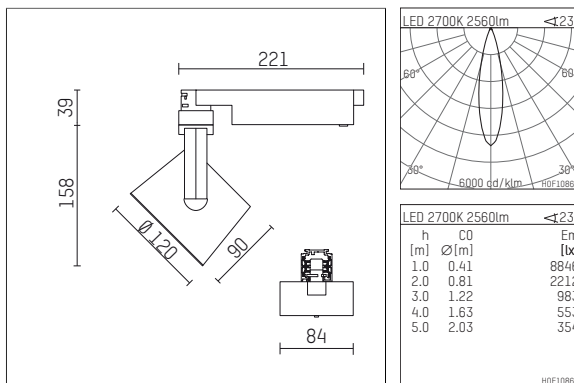

113 343 12 910 | white

lo.nely 3
spotlight
LED | 41 W 2700 K

- spotlight lo.nely 3
- with 3 circuit universal adapter
- for Hoffmeister control.x tracks
- circuit selection is possible while adapter is inserted into the track
- passive thermo management
- with LED 2900 lm
- colour temperature: 2700 K
- colour rendering index: CRI >90
- L90 / B10 (50.000h)
- SDCM < 2
- net luminous flux: 2560 lm
- total load: 41 W
- luminous efficacy: 62,4 lm/W
- rotationsymmetrical light distribution, medium
- beam angle: 25 °
- LED power unit integrated in adapter, electronic (POTI)
- temperature-controlled LED circuit board (NTC)
- amplitude dimming
- adapter with integrated potentiometer
- dimming range: 100-1 %
- housing of die cast aluminium
- adapter of fibreglass reinforced thermoplastic
- safety glass, clear
- length: 221 mm, width: 84 mm, height: 197 mm
- rotatable 360°, 90° tiltable (can be fixed)
- weight: 1,25 kg
- protection rating: IP20
- protection class I
- 5 years Hoffmeister warranty
- Made in Germany
- maximum ambient temperature: 35 ° C
- certificates: manufactured according to DIN VDE 0711 / EN 60598, CE
- colour: white (RAL9016)
- 113 343 12 910

- - -

113 343 12 910
accessory

Required accessories

description accessory general	dimensions in mm	item number	pic.-No.
antiglare flaps for spotlights gin.o and lo.nely size 3		105757	01