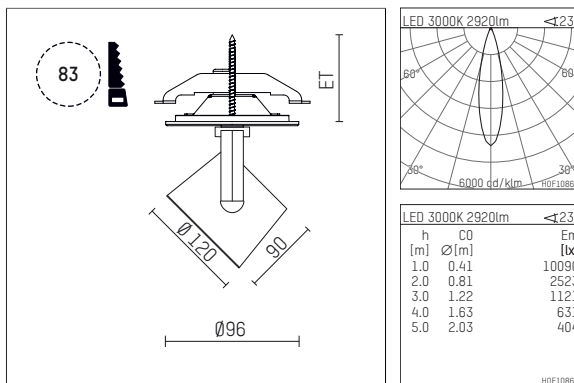

11334313 721-PA | black

lo.nely 3
spotlight
LED | 41 W 3000 K

- spotlight lo.nely 3
- with recessed mounting plate
- for recessed installation into wall or ceiling
- passive thermo management
- with LED 3300 lm
- colour temperature: 3000 K
- colour rendering index: CRI >90
- L90 / B10 (50.000h)
- SDCM < 2
- net luminous flux: 2920 lm
- total load: 41 W
- luminous efficacy: 71,2 lm/W
- rotationsymmetrical light distribution, medium
- beam angle: 25 °
- with external LED power unit, electronic
- temperature-controlled LED circuit board (NTC)
- power supply: supply cord with plug connection 2x5x2,5 mm², length: 360 mm
- suitable for through wiring
- housing of die cast aluminium
- safety glass, clear
- ceiling plate of die cast aluminium
- diameter: 96 mm, recessing diameter: 83 mm
- recessing depth: 103 mm, ceiling thickness: 1-45 mm
- rotatable 360°, 90° tiltable (can be fixed)
- weight: 1,4 kg
- protection rating: IP20
- protection class I
- 5 years Hoffmeister warranty
- Made in Germany
- maximum ambient temperature: 35 ° C
- certificates: manufactured according to DIN VDE 0711 / EN 60598, CE
- colour: black
- 11334313 721-PA

- - -

11334313 721-PA
accessory**Required accessories**

description accessory general	dimensions in mm	item number	pic.-No.
antiglare flaps for spotlights gin.o and lo.nely size 3		105757	01