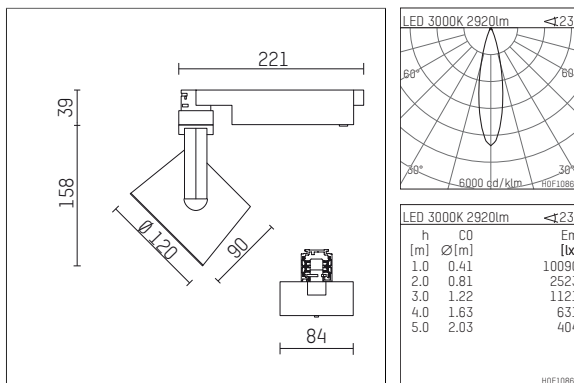

113 343 13 721 | black

lo.nely 3
spotlight
LED | 41 W 3000 K

- spotlight lo.nely 3
- with 3 circuit universal adapter
- for Hoffmeister control.x tracks
- circuit selection is possible while adapter is inserted into the track
- passive thermo management
- with LED 3300 lm
- colour temperature: 3000 K
- colour rendering index: CRI >90
- L90 / B10 (50.000h)
- SDCM < 2
- net luminous flux: 2920 lm
- total load: 41 W
- luminous efficacy: 71,2 lm/W
- rotationsymmetrical light distribution, medium
- beam angle: 25 °
- LED power unit integrated in adapter, electronic (POTI)
- temperature-controlled LED circuit board (NTC)
- amplitude dimming
- adapter with integrated potentiometer
- dimming range: 100-1 %
- housing of die cast aluminium
- adapter of fibreglass reinforced thermoplastic
- safety glass, clear
- length: 221 mm, width: 84 mm, height: 197 mm
- rotatable 360°, 90° tiltable (can be fixed)
- weight: 1,25 kg
- protection rating: IP20
- protection class I
- 5 years Hoffmeister warranty
- Made in Germany
- maximum ambient temperature: 35 ° C
- certificates: manufactured according to DIN VDE 0711 / EN 60598, CE
- colour: black
- 113 343 13 721

- - -

113 343 13 721
accessory

Required accessories

description accessory general	dimensions in mm	item number	pic.-No.
antiglare flaps for spotlights gin.o and lo.nely size 3		105757	01