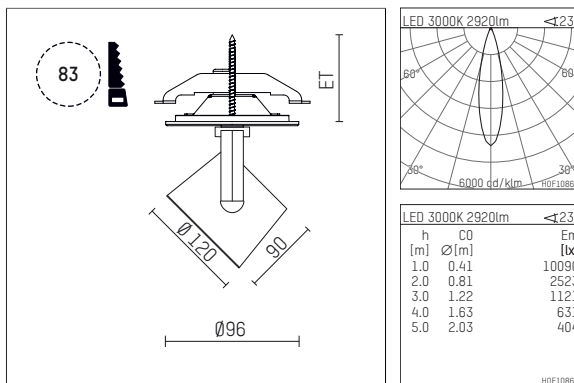

11334313 906-PA | silver

lo.nely 3
spotlight
LED | 41 W 3000 K

- spotlight lo.nely 3
- with recessed mounting plate
- for recessed installation into wall or ceiling
- passive thermo management
- with LED 3300 lm
- colour temperature: 3000 K
- colour rendering index: CRI >90
- L90 / B10 (50.000h)
- SDCM < 2
- net luminous flux: 2920 lm
- total load: 41 W
- luminous efficacy: 71,2 lm/W
- rotationsymmetrical light distribution, medium
- beam angle: 25 °
- with external LED power unit, electronic
- temperature-controlled LED circuit board (NTC)
- power supply: supply cord with plug connection 2x5x2,5 mm², length: 360 mm
- suitable for through wiring
- housing of die cast aluminium
- safety glass, clear
- ceiling plate of die cast aluminium
- diameter: 96 mm, recessing diameter: 83 mm
- recessing depth: 103 mm, ceiling thickness: 1-45 mm
- rotatable 360°, 90° tiltable (can be fixed)
- weight: 1,4 kg
- protection rating: IP20
- protection class I
- 5 years Hoffmeister warranty
- Made in Germany
- maximum ambient temperature: 35 ° C
- certificates: manufactured according to DIN VDE 0711 / EN 60598, CE
- colour: silver
- 11334313 906-PA

- - -

11334313 906-PA
accessory

Required accessories

description accessory general	dimensions in mm	item number	pic.-No.
antiglare flaps for spotlights gin.o and lo.nely size 3		105757	01