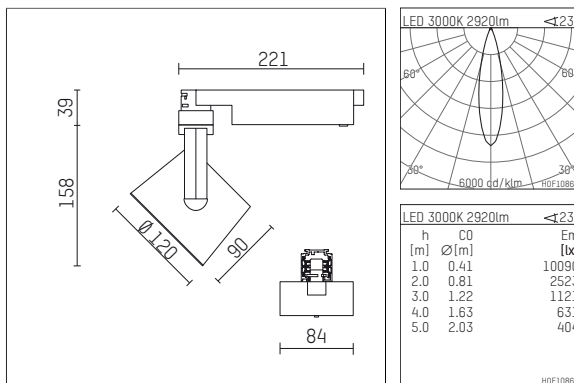

113 343 13 906 | silver

lo.nely 3  
spotlight  
LED | 41 W 3000 K

- spotlight lo.nely 3
- with 3 circuit universal adapter
- for Hoffmeister control.x tracks
- circuit selection is possible while adapter is inserted into the track
- passive thermo management
- with LED 3300 lm
- colour temperature: 3000 K
- colour rendering index: CRI >90
- L90 / B10 (50.000h)
- SDCM < 2
- net luminous flux: 2920 lm
- total load: 41 W
- luminous efficacy: 71,2 lm/W
- rotationsymmetrical light distribution, medium
- beam angle: 25 °
- LED power unit integrated in adapter, electronic (POTI)
- temperature-controlled LED circuit board (NTC)
- amplitude dimming
- adapter with integrated potentiometer
- dimming range: 100-1 %
- housing of die cast aluminium
- adapter of fibreglass reinforced thermoplastic
- safety glass, clear
- length: 221 mm, width: 84 mm, height: 197 mm
- rotatable 360°, 90° tiltable (can be fixed)
- weight: 1,25 kg
- protection rating: IP20
- protection class I
- 5 years Hoffmeister warranty
- Made in Germany
- maximum ambient temperature: 35 ° C
- certificates: manufactured according to DIN VDE 0711 / EN 60598, CE
- colour: silver
- 113 343 13 906

## Required accessories

description accessory general	dimensions in mm	item number	pic.-No.
antiglare flaps for spotlights gin.o and lo.nely size 3		105757	01