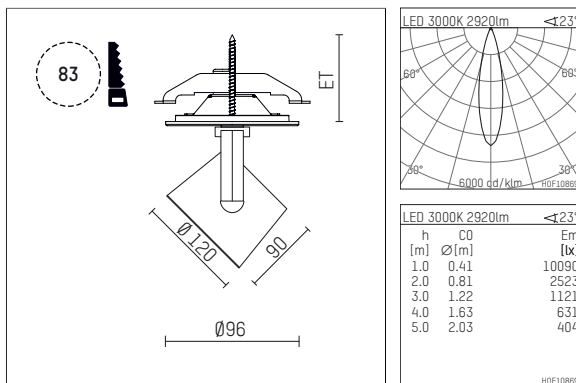

## 11334313 910-PA | white

lo.nely 3  
spotlight  
LED | 41 W 3000 K

- spotlight lo.nely 3
- with recessed mounting plate
- for recessed installation into wall or ceiling
- passive thermo management
- with LED 3300 lm
- colour temperature: 3000 K
- colour rendering index: CRI >90
- L90 / B10 (50.000h)
- SDCM < 2
- net luminous flux: 2920 lm
- total load: 41 W
- luminous efficacy: 71,2 lm/W
- rotationsymmetrical light distribution, medium
- beam angle:  $25^\circ$
- with external LED power unit, electronic
- temperature-controlled LED circuit board (NTC)
- power supply: supply cord with plug connection 2x5x2,5 mm<sup>2</sup>, length: 360 mm
- suitable for through wiring
- housing of die cast aluminium
- safety glass, clear
- ceiling plate of die cast aluminium
- diameter: 96 mm, recessing diameter: 83 mm
- recessing depth: 103 mm, ceiling thickness: 1-45 mm
- rotatable  $360^\circ$ ,  $90^\circ$  tiltable (can be fixed)
- weight: 1,4 kg
- protection rating: IP20
- protection class I
- 5 years Hoffmeister warranty
- Made in Germany
- maximum ambient temperature:  $35^\circ\text{C}$
- certificates: manufactured according to DIN VDE 0711 / EN 60598, CE
- colour: white (RAL9016)
- 11334313 910-PA

- - -

11334313 910-PA  
**accessory**

## Required accessories

description accessory general	dimensions in mm	item number	pic.-No.
antiglare flaps for spotlights gin.o and lo.nely size 3		105757	01