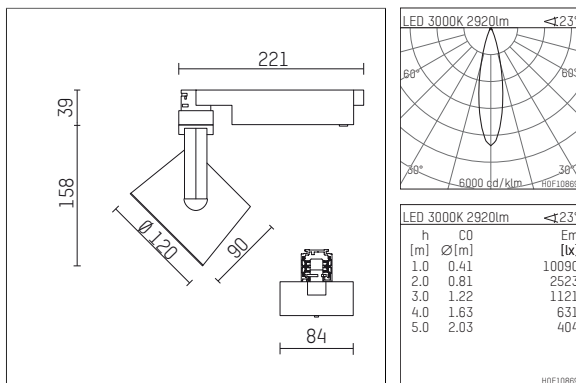

113 343 13 910 | white

lo.nely 3
spotlight
LED | 41 W 3000 K

- spotlight lo.nely 3
- with 3 circuit universal adapter
- for Hoffmeister control.x tracks
- circuit selection is possible while adapter is inserted into the track
- passive thermo management
- with LED 3300 lm
- colour temperature: 3000 K
- colour rendering index: CRI >90
- L90 / B10 (50.000h)
- SDCM < 2
- net luminous flux: 2920 lm
- total load: 41 W
- luminous efficacy: 71,2 lm/W
- rotationsymmetrical light distribution, medium
- beam angle: 25 °
- LED power unit integrated in adapter, electronic (POTI)
- temperature-controlled LED circuit board (NTC)
- amplitude dimming
- adapter with integrated potentiometer
- dimming range: 100-1 %
- housing of die cast aluminium
- adapter of fibreglass reinforced thermoplastic
- safety glass, clear
- length: 221 mm, width: 84 mm, height: 197 mm
- rotatable 360°, 90° tiltable (can be fixed)
- weight: 1,25 kg
- protection rating: IP20
- protection class I
- 5 years Hoffmeister warranty
- Made in Germany
- maximum ambient temperature: 35 ° C
- certificates: manufactured according to DIN VDE 0711 / EN 60598, CE
- colour: white (RAL9016)
- 113 343 13 910

- - -

113 343 13 910
accessory

Required accessories

description accessory general	dimensions in mm	item number	pic.-No.
antiglare flaps for spotlights gin.o and lo.nely size 3		105757	01