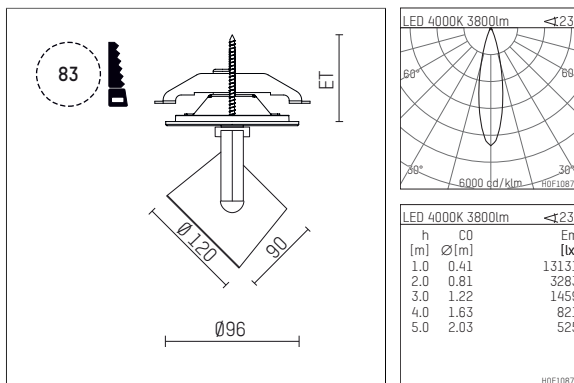

11334314 721-PA | black

lo.nely 3
spotlight
LED | 41 W 4000 K

- spotlight lo.nely 3
- with recessed mounting plate
- for recessed installation into wall or ceiling
- passive thermo management
- with LED 4300 lm
- colour temperature: 4000 K
- colour rendering index: CRI >80
- L90 / B10 (50.000h)
- SDCM < 2
- net luminous flux: 3800 lm
- total load: 41 W
- luminous efficacy: 92,7 lm/W
- rotationsymmetrical light distribution, medium
- beam angle: 25 °
- with external LED power unit, electronic
- temperature-controlled LED circuit board (NTC)
- power supply: supply cord with plug connection 2x5x2,5 mm², length: 360 mm
- suitable for through wiring
- housing of die cast aluminium
- safety glass, clear
- ceiling plate of die cast aluminium
- diameter: 96 mm, recessing diameter: 83 mm
- recessing depth: 103 mm, ceiling thickness: 1-45 mm
- rotatable 360°, 90° tiltable (can be fixed)
- weight: 1,4 kg
- protection rating: IP20
- protection class I
- 5 years Hoffmeister warranty
- Made in Germany
- maximum ambient temperature: 35 ° C
- certificates: manufactured according to DIN VDE 0711 / EN 60598, CE
- colour: black
- 11334314 721-PA

- - -

11334314 721-PA
accessory

Required accessories

description accessory general	dimensions in mm	item number	pic.-No.
antiglare flaps for spotlights gin.o and lo.nely size 3		105757	01