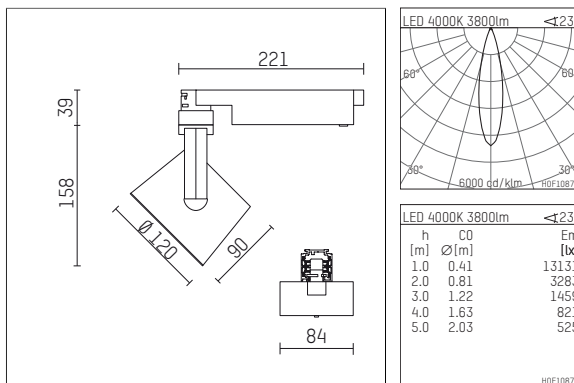

113 343 14 721 | black

lo.nely 3
spotlight
LED | 41 W 4000 K

- spotlight lo.nely 3
- with 3 circuit universal adapter
- for Hoffmeister control.x tracks
- circuit selection is possible while adapter is inserted into the track
- passive thermo management
- with LED 4300 lm
- colour temperature: 4000 K
- colour rendering index: CRI >80
- L90 / B10 (50.000h)
- SDCM < 2
- net luminous flux: 3800 lm
- total load: 41 W
- luminous efficacy: 92,7 lm/W
- rotationsymmetrical light distribution, medium
- beam angle: 25 °
- LED power unit integrated in adapter, electronic (POTI)
- temperature-controlled LED circuit board (NTC)
- amplitude dimming
- adapter with integrated potentiometer
- dimming range: 100-1 %
- housing of die cast aluminium
- adapter of fibreglass reinforced thermoplastic
- safety glass, clear
- length: 221 mm, width: 84 mm, height: 197 mm
- rotatable 360°, 90° tiltable (can be fixed)
- weight: 1,25 kg
- protection rating: IP20
- protection class I
- 5 years Hoffmeister warranty
- Made in Germany
- maximum ambient temperature: 35 ° C
- certificates: manufactured according to DIN VDE 0711 / EN 60598, CE
- colour: black
- 113 343 14 721

- - -

113 343 14 721
accessory

Required accessories

description accessory general	dimensions in mm	item number	pic.-No.
antiglare flaps for spotlights gin.o and lo.nely size 3		105757	01