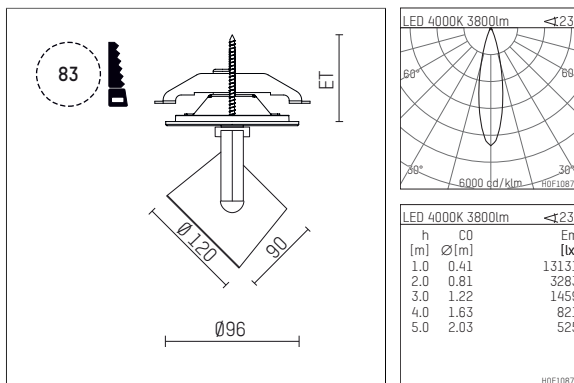

11334314 906-PA | silver

lo.nely 3
spotlight
LED | 41 W 4000 K

- spotlight lo.nely 3
- with recessed mounting plate
- for recessed installation into wall or ceiling
- passive thermo management
- with LED 4300 lm
- colour temperature: 4000 K
- colour rendering index: CRI >80
- L90 / B10 (50.000h)
- SDCM < 2
- net luminous flux: 3800 lm
- total load: 41 W
- luminous efficacy: 92,7 lm/W
- rotationsymmetrical light distribution, medium
- beam angle: 25 °
- with external LED power unit, electronic
- temperature-controlled LED circuit board (NTC)
- power supply: supply cord with plug connection 2x5x2,5 mm², length: 360 mm
- suitable for through wiring
- housing of die cast aluminium
- safety glass, clear
- ceiling plate of die cast aluminium
- diameter: 96 mm, recessing diameter: 83 mm
- recessing depth: 103 mm, ceiling thickness: 1-45 mm
- rotatable 360°, 90° tiltable (can be fixed)
- weight: 1,4 kg
- protection rating: IP20
- protection class I
- 5 years Hoffmeister warranty
- Made in Germany
- maximum ambient temperature: 35 ° C
- certificates: manufactured according to DIN VDE 0711 / EN 60598, CE
- colour: silver
- 11334314 906-PA

- - -

11334314 906-PA
accessory

Required accessories

description accessory general	dimensions in mm	item number	pic.-No.
antiglare flaps for spotlights gin.o and lo.nely size 3		105757	01