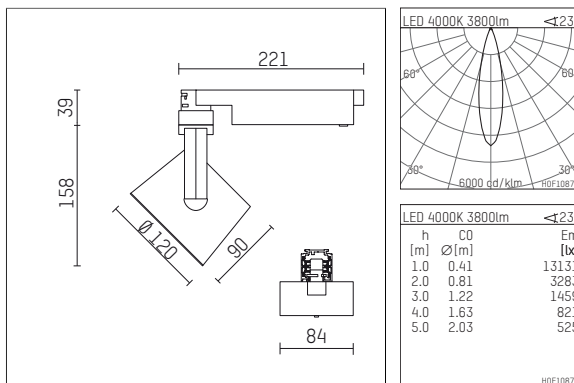

113 343 14 906 | silver

lo.nely 3
spotlight
LED | 41 W 4000 K

- spotlight lo.nely 3
- with 3 circuit universal adapter
- for Hoffmeister control.x tracks
- circuit selection is possible while adapter is inserted into the track
- passive thermo management
- with LED 4300 lm
- colour temperature: 4000 K
- colour rendering index: CRI >80
- L90 / B10 (50.000h)
- SDCM < 2
- net luminous flux: 3800 lm
- total load: 41 W
- luminous efficacy: 92,7 lm/W
- rotationsymmetrical light distribution, medium
- beam angle: 25 °
- LED power unit integrated in adapter, electronic (POTI)
- temperature-controlled LED circuit board (NTC)
- amplitude dimming
- adapter with integrated potentiometer
- dimming range: 100-1 %
- housing of die cast aluminium
- adapter of fibreglass reinforced thermoplastic
- safety glass, clear
- length: 221 mm, width: 84 mm, height: 197 mm
- rotatable 360°, 90° tiltable (can be fixed)
- weight: 1,25 kg
- protection rating: IP20
- protection class I
- 5 years Hoffmeister warranty
- Made in Germany
- maximum ambient temperature: 35 ° C
- certificates: manufactured according to DIN VDE 0711 / EN 60598, CE
- colour: silver
- 113 343 14 906

- - -

113 343 14 906

accessory**Required accessories**

description accessory general	dimensions in mm	item number	pic.-No.
antiglare flaps for spotlights gin.o and lo.nely size 3		105757	01