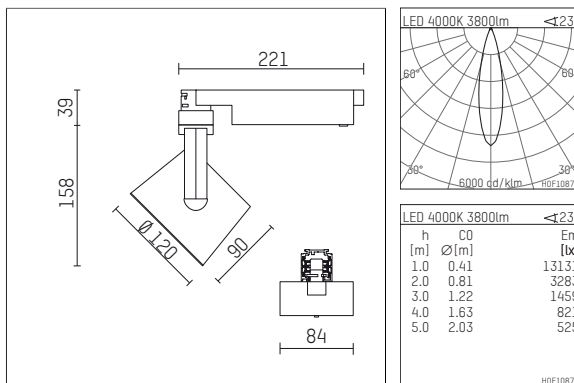

113 343 14 910 | white

lo.nely 3
spotlight

LED | 41 W 4000 K

- spotlight lo.nely 3
- with 3 circuit universal adapter
- for Hoffmeister control.x tracks
- circuit selection is possible while adapter is inserted into the track
- passive thermo management
- with LED 4300 lm
- colour temperature: 4000 K
- colour rendering index: CRI >80
- L90 / B10 (50.000h)
- SDCM < 2
- net luminous flux: 3800 lm
- total load: 41 W
- luminous efficacy: 92,7 lm/W
- rotationsymmetrical light distribution, medium
- beam angle: 25 °
- LED power unit integrated in adapter, electronic (POTI)
- temperature-controlled LED circuit board (NTC)
- amplitude dimming
- adapter with integrated potentiometer
- dimming range: 100-1 %
- housing of die cast aluminium
- adapter of fibreglass reinforced thermoplastic
- safety glass, clear
- length: 221 mm, width: 84 mm, height: 197 mm
- rotatable 360°, 90° tiltable (can be fixed)
- weight: 1,25 kg
- protection rating: IP20
- protection class I
- 5 years Hoffmeister warranty
- Made in Germany
- maximum ambient temperature: 35 ° C
- certificates: manufactured according to DIN VDE 0711 / EN 60598, CE
- colour: white (RAL9016)
- 113 343 14 910

- - -

113 343 14 910
accessory

Required accessories

description accessory general	dimensions in mm	item number	pic.-No.
antiglare flaps for spotlights gin.o and lo.nely size 3		105757	01