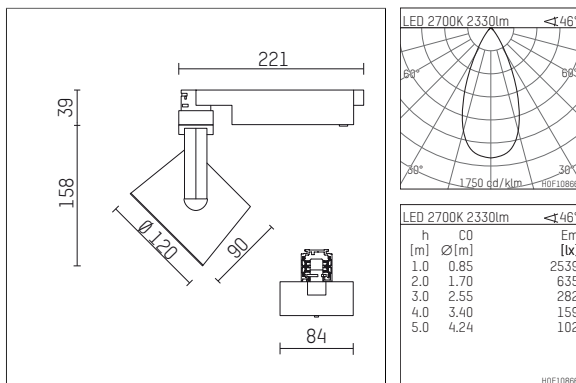

## 113 344 02 906 D | silver

lo.nely 3  
spotlight  
LED | 41 W 2700 K

- spotlight lo.nely 3
- with 3 circuit DALI adapter
- for Hoffmeister control.x tracks
- circuit selection is possible while adapter is inserted into the track
- passive thermo management
- with LED 2900 lm
- colour temperature: 2700 K
- colour rendering index: CRI >90
- L90 / B10 (50.000h)
- SDCM < 2
- net luminous flux: 2330 lm
- total load: 41 W
- luminous efficacy: 56,8 lm/W
- rotationsymmetrical light distribution, flood
- beam angle: 45°
- LED power unit integrated in adapter, electronic (DALI)
- temperature-controlled LED circuit board (NTC)
- amplitude dimming
- dimming range: 100-1 %
- housing of die cast aluminium
- adapter of fibreglass reinforced thermoplastic
- microprismatic filter with very high rate of light transmission
- length: 221 mm, width: 84 mm, height: 197 mm
- rotatable 360°, 90° tiltable (can be fixed)
- weight: 1,25 kg
- protection rating: IP20
- protection class I
- 5 years Hoffmeister warranty
- Made in Germany
- maximum ambient temperature: 35 ° C
- certificates: manufactured according to DIN VDE 0711 / EN 60598, CE
- colour: silver
- 113 344 02 906 D

- - -

113 344 02 906 D  
**accessory**

## Required accessories

description accessory general	dimensions in mm	item number	pic.-No.
antiglare flaps for spotlights gin.o and lo.nely size 3		105757	01