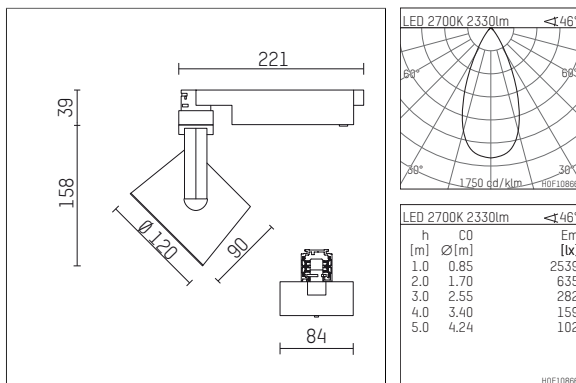

**113 344 02 910 D | white**

lo.nely 3  
spotlight  
LED | 41 W 2700 K

- spotlight lo.nely 3
- with 3 circuit DALI adapter
- for Hoffmeister control.x tracks
- circuit selection is possible while adapter is inserted into the track
- passive thermo management
- with LED 2900 lm
- colour temperature: 2700 K
- colour rendering index: CRI >90
- L90 / B10 (50.000h)
- SDCM < 2
- net luminous flux: 2330 lm
- total load: 41 W
- luminous efficacy: 56,8 lm/W
- rotationsymmetrical light distribution, flood
- beam angle: 45 °
- LED power unit integrated in adapter, electronic (DALI)
- temperature-controlled LED circuit board (NTC)
- amplitude dimming
- dimming range: 100-1 %
- housing of die cast aluminium
- adapter of fibreglass reinforced thermoplastic
- microprismatic filter with very high rate of light transmission
- length: 221 mm, width: 84 mm, height: 197 mm
- rotatable 360°, 90° tiltable (can be fixed)
- weight: 1,25 kg
- protection rating: IP20
- protection class I
- 5 years Hoffmeister warranty
- Made in Germany
- maximum ambient temperature: 35 ° C
- certificates: manufactured according to DIN VDE 0711 / EN 60598, CE
- colour: white (RAL9016)
- 113 344 02 910 D

- - -

113 344 02 910 D  
**accessory****Required accessories**

description accessory general	dimensions in mm	item number	pic.-No.
antiglare flaps for spotlights gin.o and lo.nely size 3		105757	01