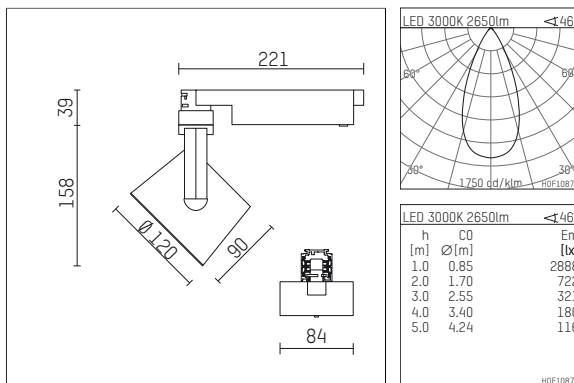

113 344 03 721 D | black

lo.nely 3
spotlight
LED | 41 W 3000 K

- spotlight lo.nely 3
- with 3 circuit DALI adapter
- for Hoffmeister control.x tracks
- circuit selection is possible while adapter is inserted into the track
- passive thermo management
- with LED 3300 lm
- colour temperature: 3000 K
- colour rendering index: CRI >90
- L90 / B10 (50.000h)
- SDCM < 2
- net luminous flux: 2650 lm
- total load: 41 W
- luminous efficacy: 64,6 lm/W
- rotationsymmetrical light distribution, flood
- beam angle: 45 °
- LED power unit integrated in adapter, electronic (DALI)
- temperature-controlled LED circuit board (NTC)
- amplitude dimming
- dimming range: 100-1 %
- housing of die cast aluminium
- adapter of fibreglass reinforced thermoplastic
- microprismatic filter with very high rate of light transmission
- length: 221 mm, width: 84 mm, height: 197 mm
- rotatable 360°, 90° tiltable (can be fixed)
- weight: 1,25 kg
- protection rating: IP20
- protection class I
- 5 years Hoffmeister warranty
- Made in Germany
- maximum ambient temperature: 35 ° C
- certificates: manufactured according to DIN VDE 0711 / EN 60598, CE
- colour: black
- 113 344 03 721 D

- - -

113 344 03 721 D
accessory

Required accessories

description accessory general	dimensions in mm	item number	pic.-No.
antiglare flaps for spotlights gin.o and lo.nely size 3		105757	01